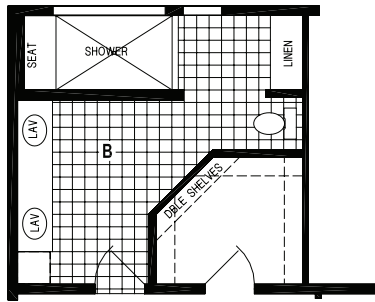

WOODBIDGE

SKYLINE HOMES OF McMinnville, OREGON

7639/5832

1,770 SQ. FT.
3 BEDROOM • 2 BATHS

OPTION DELUXE BATH

OPTION SLIDING GLASS DOOR

OPTION DESK

SKYLINE
BRINGING AMERICA HOME. BRINGING AMERICA FUN.
WWW.SKYLINEHOMES.COM