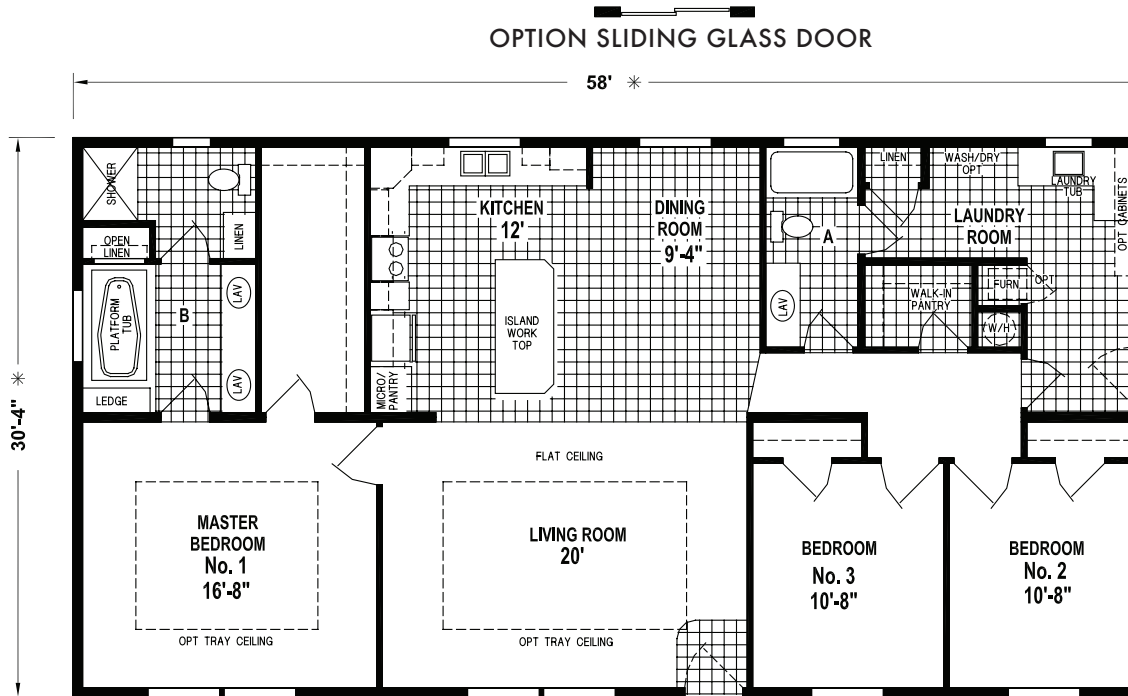

WOODBIDGE

SKYLINE HOMES OF McMinnville, OREGON

7639/5832

1,770 SQ. FT.
3 BEDROOM • 2 BATHS

OPTION DELUXE BATH

OPTION SLIDING GLASS DOOR

OPTION DESK

SKYLINE
BRINGING AMERICA HOME. BRINGING AMERICA FUN.
WWW.SKYLINEHOMES.COM