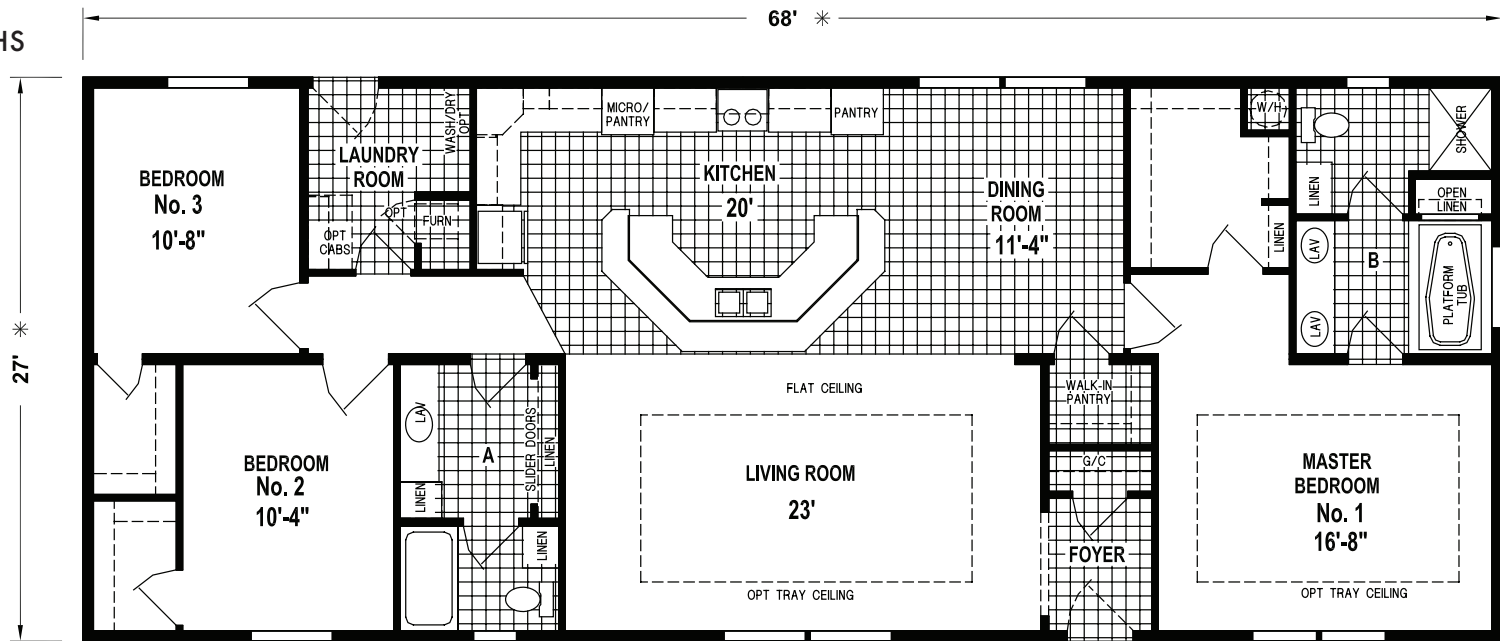

WOODBIDGE

SKYLINE HOMES OF McMinnville, OREGON

7568/6828

1,843 SQ. FT.
3 BEDROOM • 2 BATHS

OPTION SLIDING GLASS DOOR

OPTION RANGE HOOD KITCHEN

SKYLINE[®]
BRINGING AMERICA HOME. BRINGING AMERICA FUN.
WWW.SKYLINEHOMES.COM