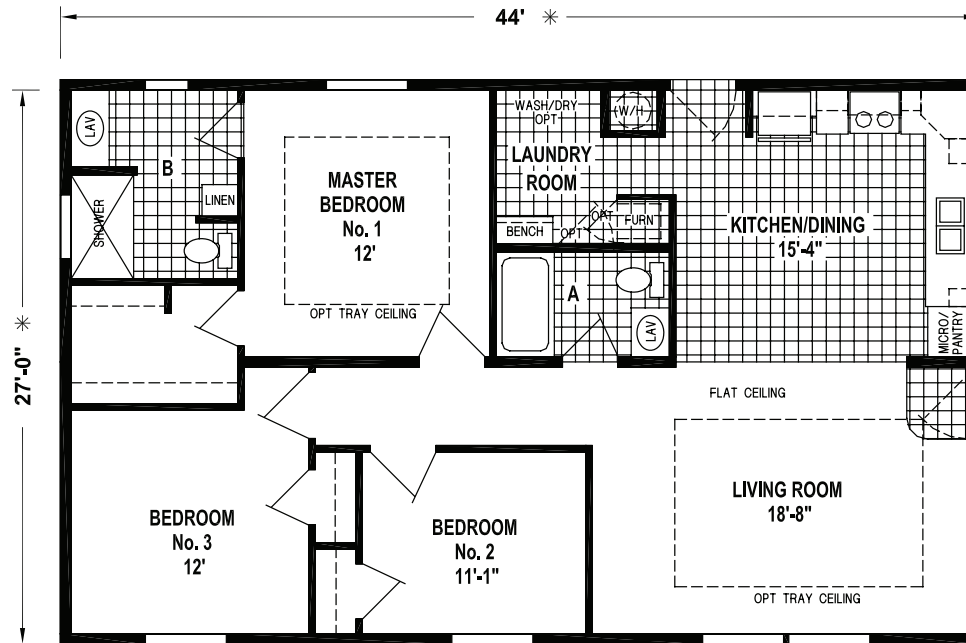

# WOODBIDGE

SKYLINE HOMES OF McMinnville, OREGON

7550/4428

1,144 SQ. FT.  
3 BEDROOM • 2 BATHS

OPTION PORCH  
(REQUIRES 50' BOX AND FRAME)

ALTERNATE DOOR LOCATION

**SKYLINE**  
BRINGING AMERICA HOME. BRINGING AMERICA FUN.  
WWW.SKYLINEHOMES.COM