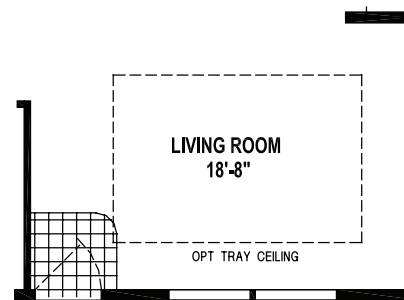

# WOODBIDGE

SKYLINE HOMES OF McMinnville, OREGON

7550/4428

1,144 SQ. FT.  
3 BEDROOM • 2 BATHS

OPTION PORCH  
(REQUIRES 50' BOX AND FRAME)

ALTERNATE DOOR LOCATION

**SKYLINE**  
BRINGING AMERICA HOME. BRINGING AMERICA FUN.  
WWW.SKYLINEHOMES.COM