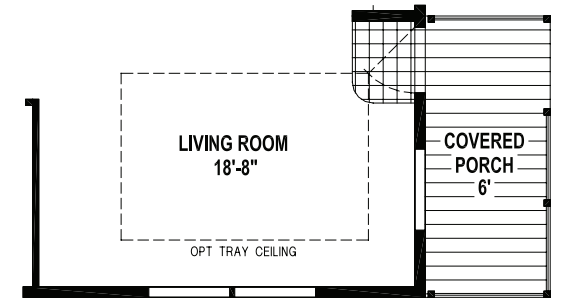

# WOODBIDGE

SKYLINE HOMES OF McMinnville, OREGON

7550/4428

1,144 SQ. FT.  
3 BEDROOM • 2 BATHS

OPTION PORCH  
(REQUIRES 50' BOX AND FRAME)

ALTERNATE DOOR LOCATION

**SKYLINE**  
BRINGING AMERICA HOME. BRINGING AMERICA FUN.  
WWW.SKYLINEHOMES.COM