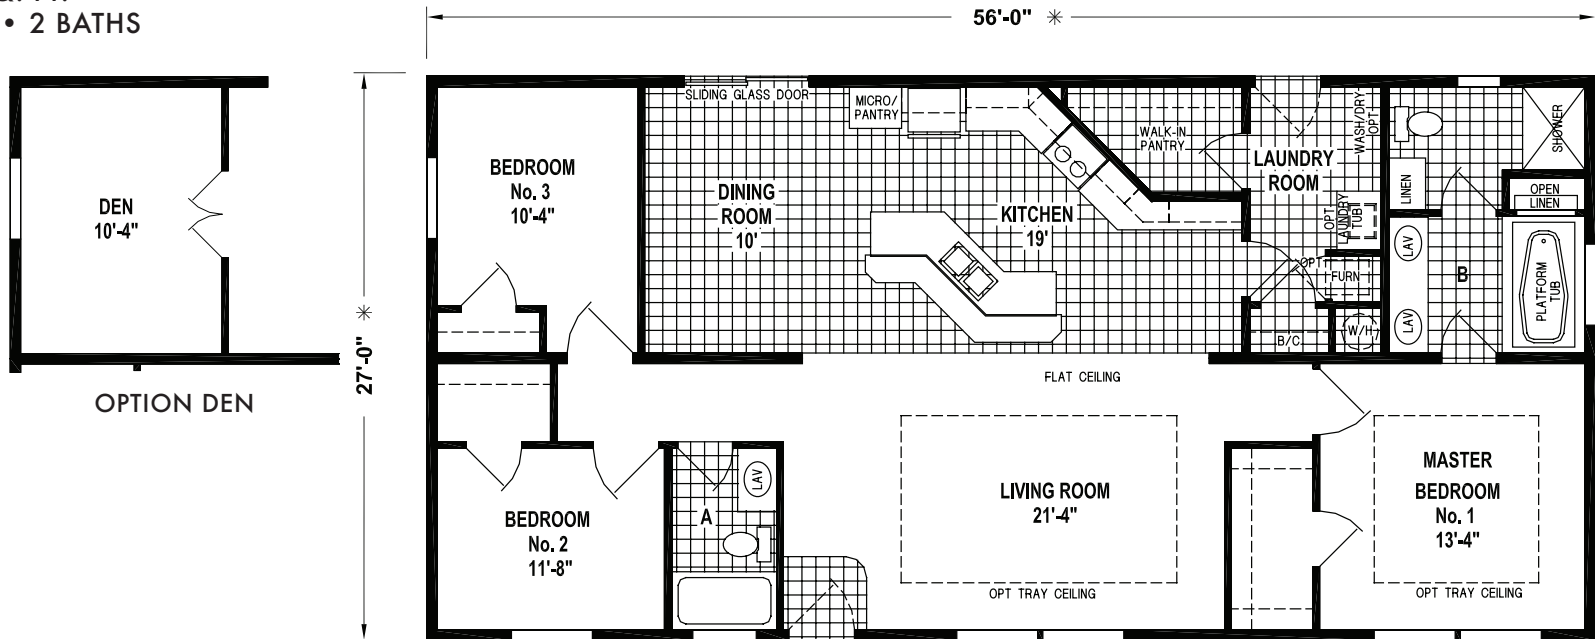

WOODBIDGE

SKYLINE HOMES OF McMinnville, OREGON

7526/5628

1,474 SQ. FT.
3 BEDROOM • 2 BATHS

OPTION DEN

OPTION HIDDEN PANTRY

SKYLINE[®]
BRINGING AMERICA HOME. BRINGING AMERICA FUN.
WWW.SKYLINEHOMES.COM