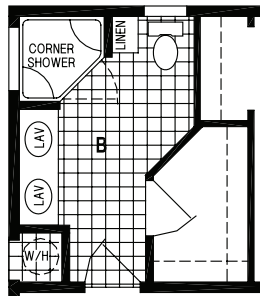

# WOODBIDGE

SKYLINE HOMES OF McMinnville, Oregon

7517/58'-8"28

1,495 SQ. FT.  
3 BEDROOM • 2 BATHS

OPTION CORNER TUB BATH

OPTION CORNER SHOWER BATH

**SKYLINE**<sup>®</sup>  
BRINGING AMERICA HOME. BRINGING AMERICA FUN.  
WWW.SKYLINEHOMES.COM