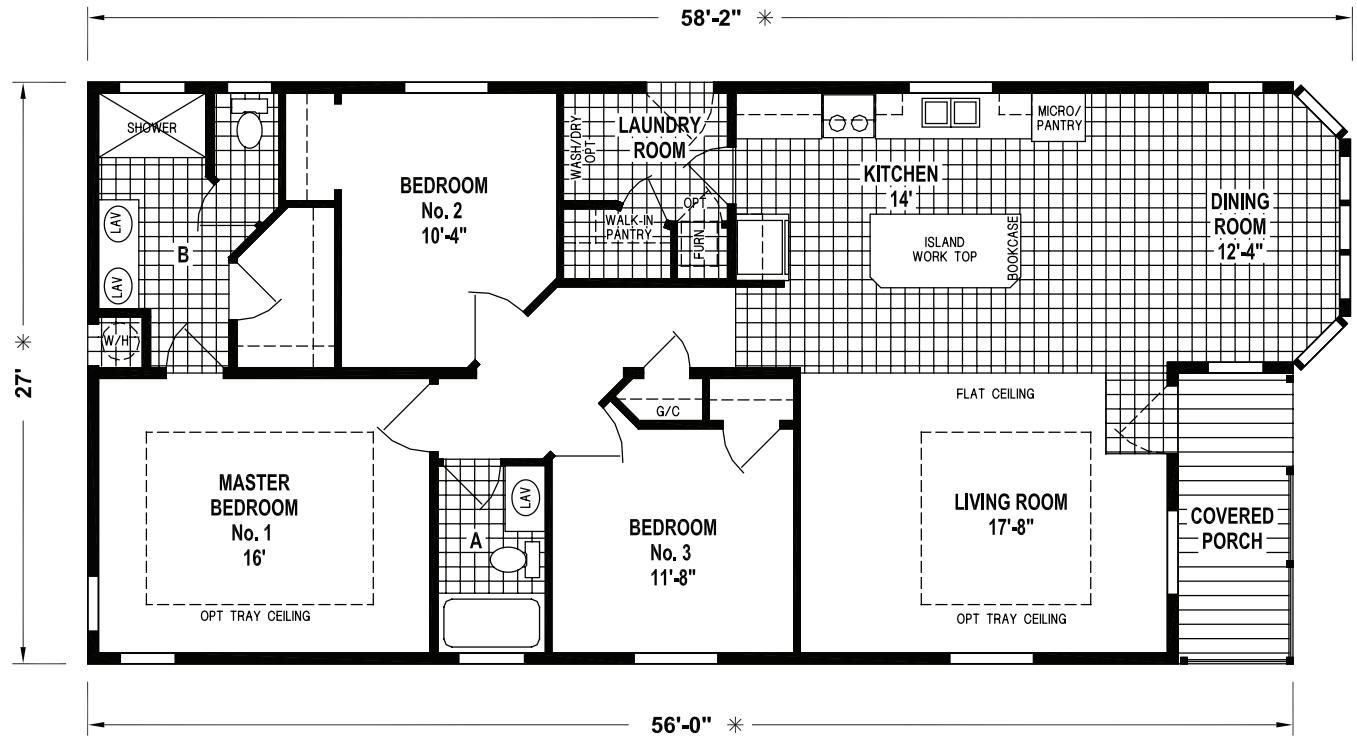

# WOODBIDGE

SKYLINE HOMES OF McMinnville, Oregon

7517/58'-8"28

1,495 SQ. FT.  
3 BEDROOM • 2 BATHS

OPTION CORNER TUB BATH

OPTION CORNER SHOWER BATH

**SKYLINE**<sup>®</sup>  
BRINGING AMERICA HOME. BRINGING AMERICA FUN.  
WWW.SKYLINEHOMES.COM