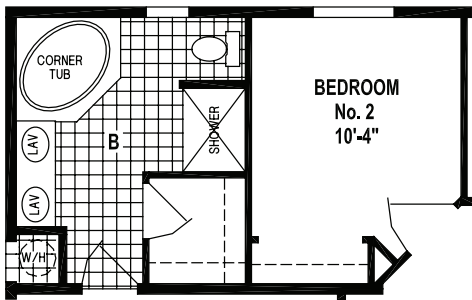

# WOODBIDGE

SKYLINE HOMES OF McMinnville, Oregon

7517/58'-8"28

1,495 SQ. FT.  
3 BEDROOM • 2 BATHS

OPTION CORNER TUB BATH

OPTION CORNER SHOWER BATH

**SKYLINE**<sup>®</sup>  
BRINGING AMERICA HOME. BRINGING AMERICA FUN.  
WWW.SKYLINEHOMES.COM