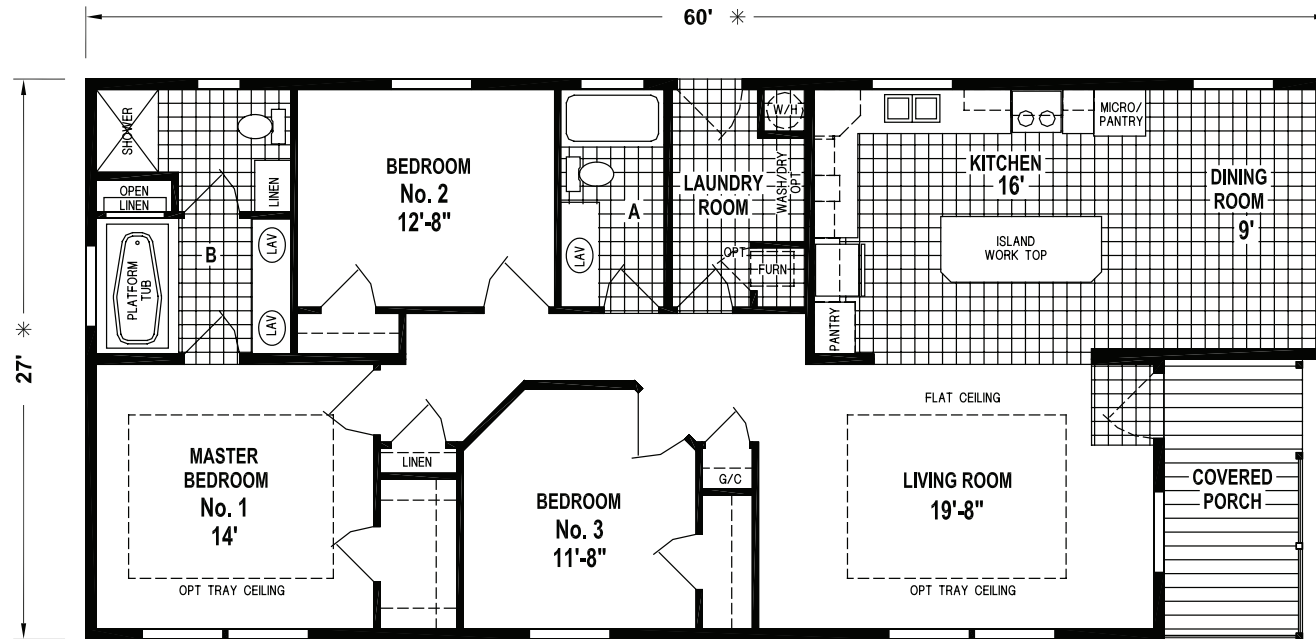

WOODBIDGE

SKYLINE HOMES OF McMinnville, OREGON

7513/6028

1,610 SQ. FT.
3 BEDROOM • 2 BATHS

OPTION DEN

OPTION FIREPLACE/
ENTERTAINMENT
CENTER

OPTION RANGE HOOD
KITCHEN

SKYLINE[®]
BRINGING AMERICA HOME. BRINGING AMERICA FUN.
WWW.SKYLINEHOMES.COM