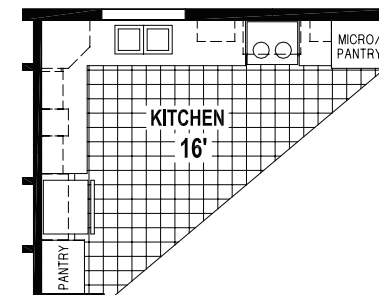

WOODBIDGE

SKYLINE HOMES OF McMinnville, OREGON

7513/6028

1,610 SQ. FT.
3 BEDROOM • 2 BATHS

OPTION DEN

OPTION FIREPLACE/
ENTERTAINMENT
CENTER

OPTION RANGE HOOD
KITCHEN

SKYLINE[®]
BRINGING AMERICA HOME. BRINGING AMERICA FUN.
WWW.SKYLINEHOMES.COM