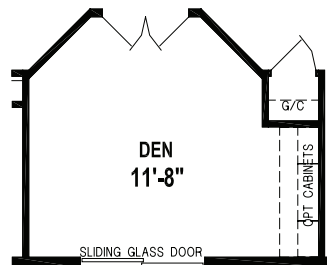

WOODBIDGE

SKYLINE HOMES OF McMinnville, OREGON

7513/6028

1,610 SQ. FT.
3 BEDROOM • 2 BATHS

OPTION DEN

OPTION FIREPLACE/
ENTERTAINMENT
CENTER

OPTION RANGE HOOD
KITCHEN

SKYLINE[®]
BRINGING AMERICA HOME. BRINGING AMERICA FUN.
WWW.SKYLINEHOMES.COM