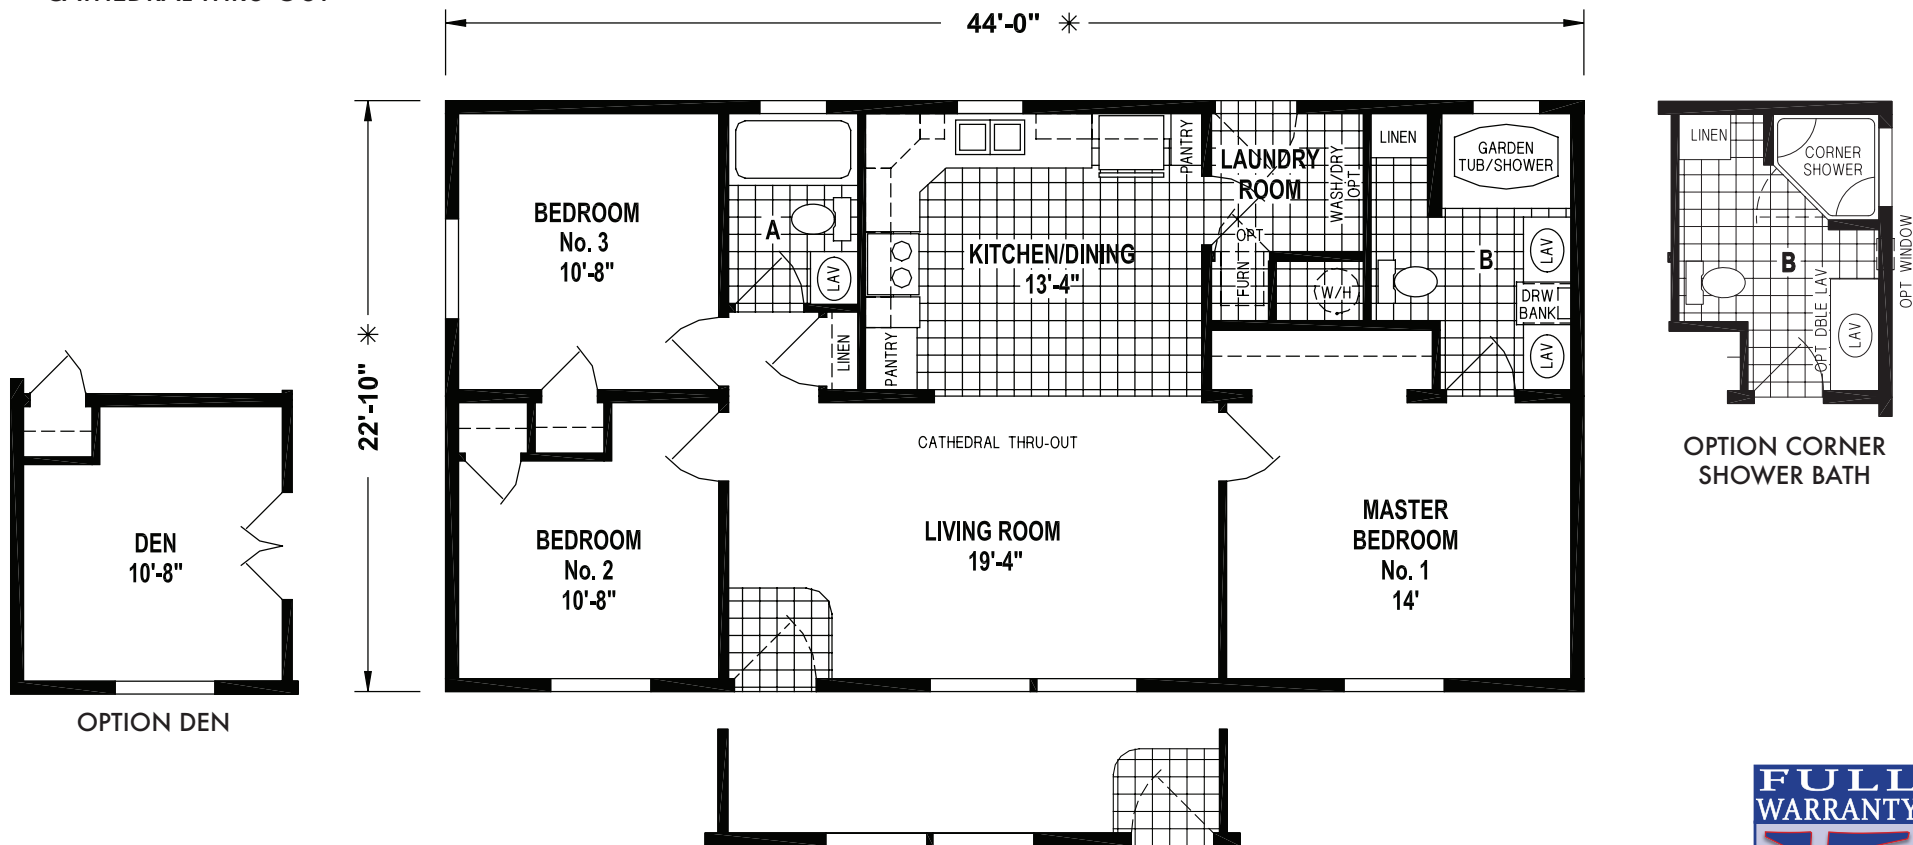

WEST RIDGE

SKYLINE HOMES OF McMinnville, OREGON

E920CT/4424

1,004 SQ. FT.
3 BEDROOM • 2 BATHS
CATHEDRAL THRU-OUT

SKYLINE
BRINGING AMERICA HOME. BRINGING AMERICA FUN.
WWW.SKYLINEHOMES.COM