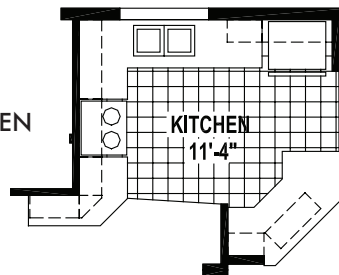

WEST RIDGE

SKYLINE HOMES OF McMinnville, OREGON

E903CT/5224

1,187 SQ. FT.
3 BEDROOM • 2 BATHS
CATHEDRAL THRU-OUT

OPTION KITCHEN

OPTION COOKTOP KITCHEN

OPTION DEN

CATHEDRAL THRU-OUT