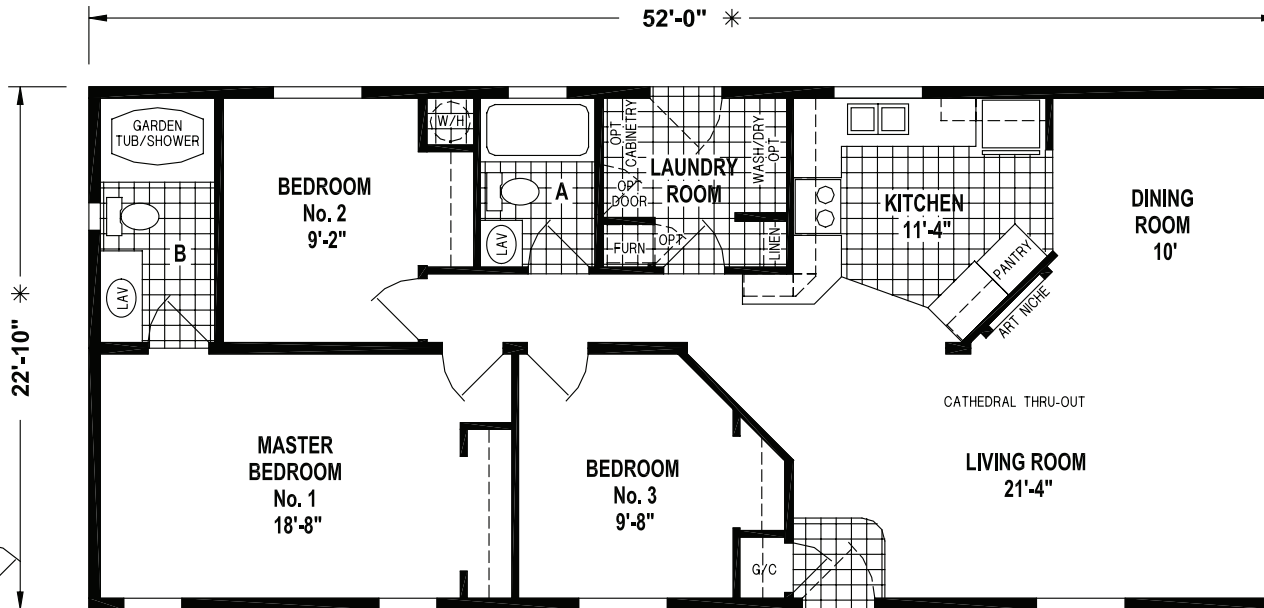

WEST RIDGE

SKYLINE HOMES OF McMinnville, OREGON

E903CT/5224

1,187 SQ. FT.
3 BEDROOM • 2 BATHS
CATHEDRAL THRU-OUT

OPTION KITCHEN

OPTION COOKTOP KITCHEN

OPTION DEN

CATHEDRAL THRU-OUT