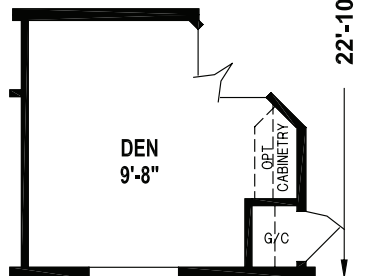

WEST RIDGE

SKYLINE HOMES OF McMinnville, OREGON

E903CT/5224

1,187 SQ. FT.
3 BEDROOM • 2 BATHS
CATHEDRAL THRU-OUT

OPTION KITCHEN

OPTION COOKTOP KITCHEN

OPTION DEN

CATHEDRAL THRU-OUT