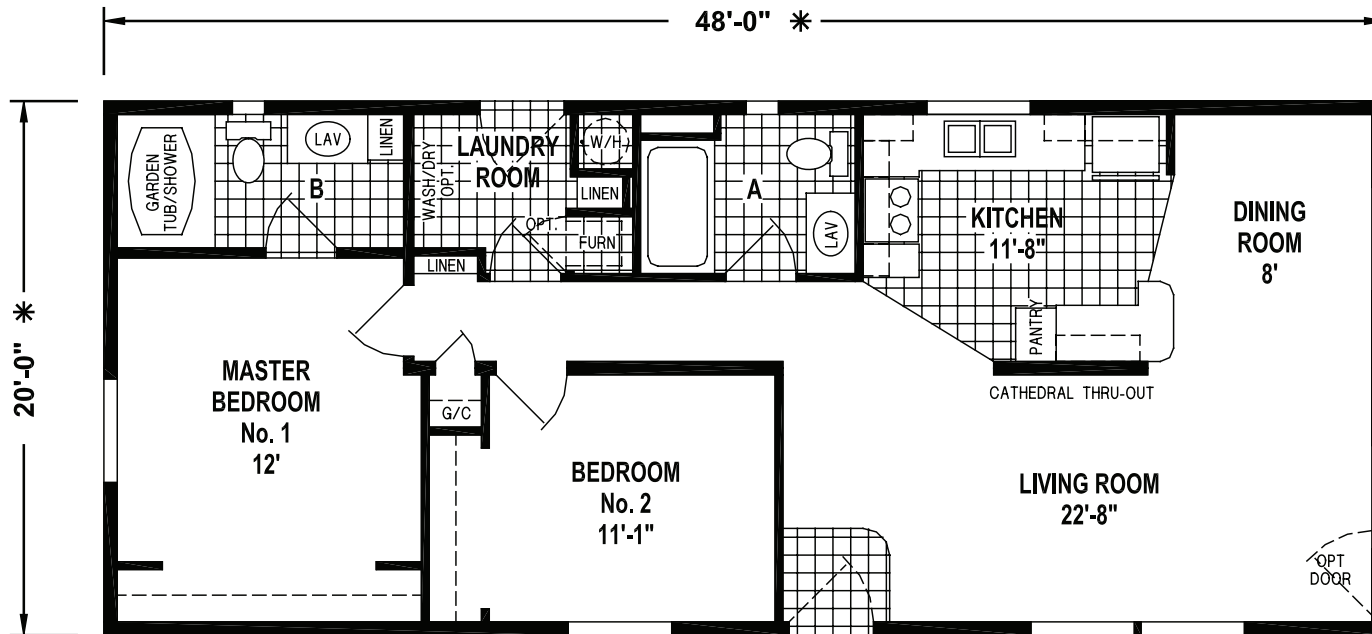

WEST RIDGE

SKYLINE HOMES OF McMinnville, OREGON

E304CT/4820

960 SQ. FT.
2 BEDROOM • 2 BATHS
CATHEDRAL THRU-OUT

ALTERNATE LAUNDRY ROOM /
HALL BATH

SKYLINE
BRINGING AMERICA HOME. BRINGING AMERICA FUN.
WWW.SKYLINEHOMES.COM

ALTERNATE DOOR
LOCATION

FULL WARRANTY
15
MONTH
NOT PARTIAL
NOT LIMITED