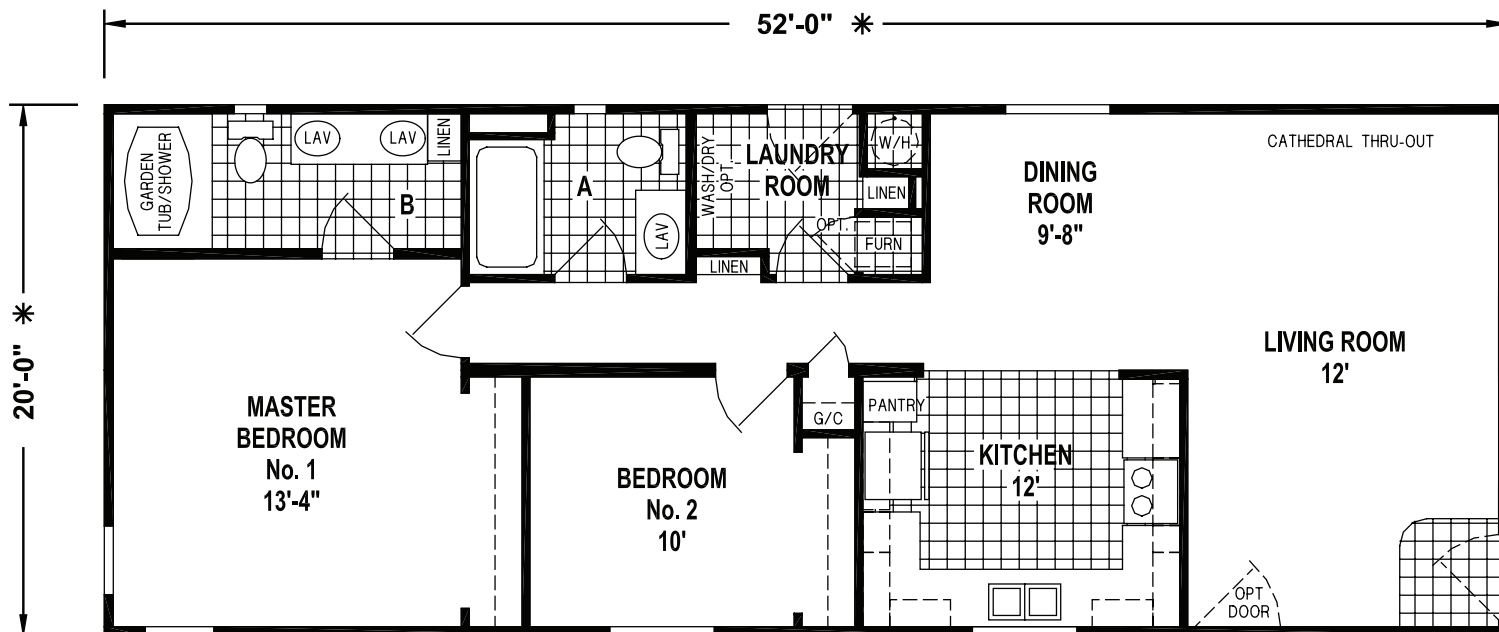

WEST RIDGE

SKYLINE HOMES OF McMinnville, Oregon

E303CT/5220

1,040 SQ. FT.
2 BEDROOM • 2 BATHS
CATHEDRAL THRU-OUT

ALTERNATE LAUNDRY ROOM /
HALL BATH

ALTERNATE ENTRY

SKYLINE
BRINGING AMERICA HOME. BRINGING AMERICA FUN.
WWW.SKYLINEHOMES.COM