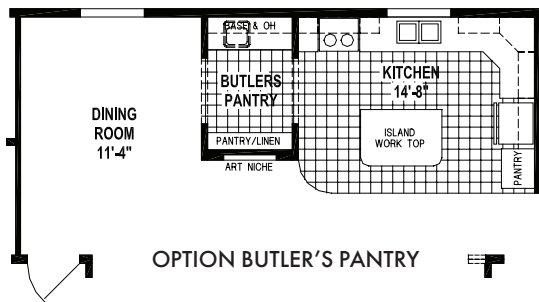

WEST RIDGE

SKYLINE HOMES OF McMinnville, OREGON

1703CT/7032

2,223 SQ. FT.
3 BEDROOM • 2 BATHS
CATHEDRAL THRU-OUT

OPTION SLIDING GLASS DOOR

OPTION OVAL TUB BATH

OPTION PLATFORM TUB BATH

OPTION FOURTH BEDROOM