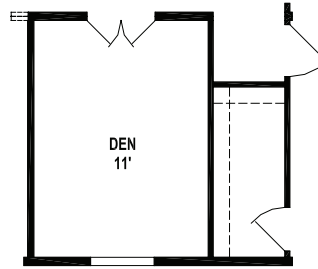

OPTION DEN

SKYLINE
BRINGING AMERICA HOME. BRINGING AMERICA FUN.
WWW.SKYLINEHOMES.COM