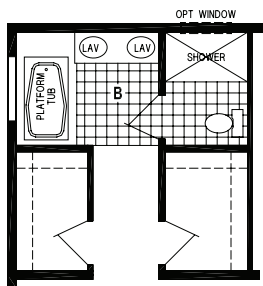

WEST RIDGE

SKYLINE HOMES OF McMinnville, OREGON

1703CT/7032

2,223 SQ. FT.
3 BEDROOM • 2 BATHS
CATHEDRAL THRU-OUT

OPTION SLIDING GLASS DOOR

OPTION OVAL TUB BATH

OPTION PLATFORM TUB BATH

OPTION FOURTH BEDROOM