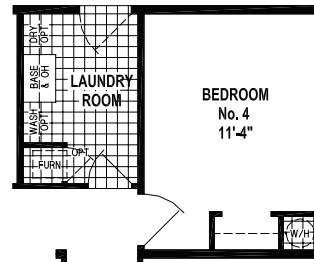

WEST RIDGE

SKYLINE HOMES OF McMinnville, OREGON

1703CT/7032

2,223 SQ. FT.
3 BEDROOM • 2 BATHS
CATHEDRAL THRU-OUT

OPTION SLIDING GLASS DOOR

OPTION OVAL TUB BATH

OPTION PLATFORM TUB BATH

OPTION FOURTH BEDROOM