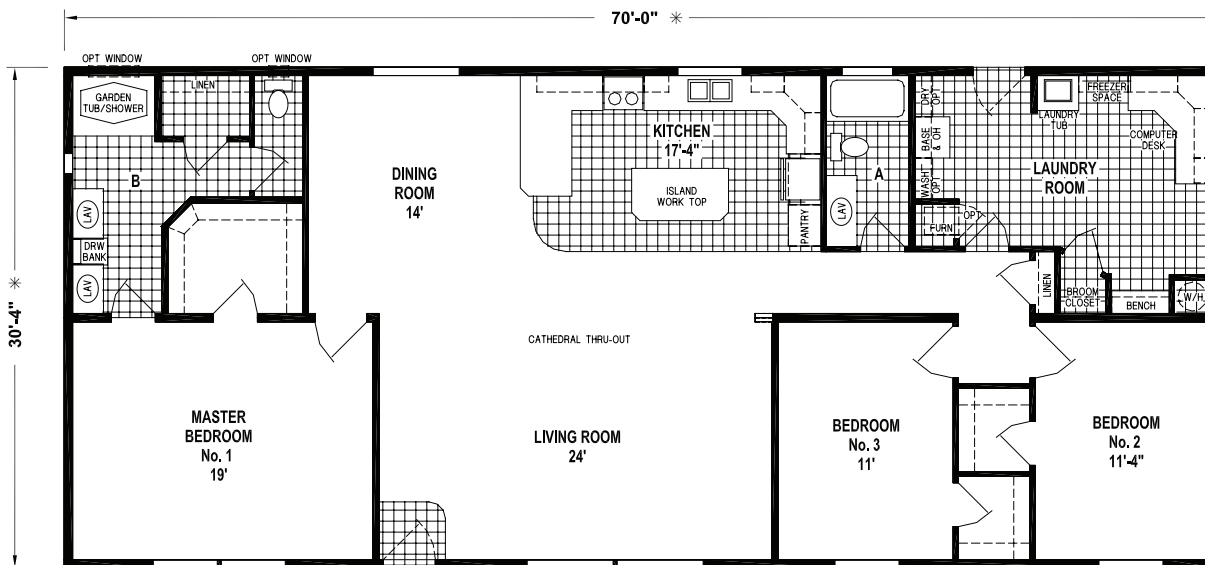

WEST RIDGE

SKYLINE HOMES OF McMinnville, OREGON

1703CT/7032

2,223 SQ. FT.
3 BEDROOM • 2 BATHS
CATHEDRAL THRU-OUT

OPTION SLIDING GLASS DOOR

OPTION OVAL TUB BATH

OPTION PLATFORM TUB BATH

OPTION FOURTH BEDROOM