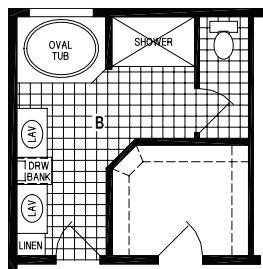

WEST RIDGE

SKYLINE HOMES OF McMinnville, OREGON

1703CT/7032

2,223 SQ. FT.
3 BEDROOM • 2 BATHS
CATHEDRAL THRU-OUT

OPTION SLIDING GLASS DOOR

OPTION OVAL TUB BATH

OPTION PLATFORM TUB BATH

OPTION FOURTH BEDROOM