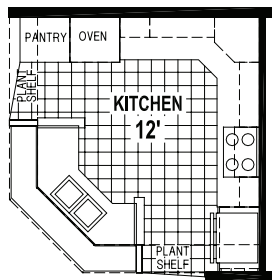

# WEST RIDGE

SKYLINE HOMES OF McMinnville, OREGON

I492CT/5842

1,764 SQ. FT.  
3 BEDROOM • 2 BATHS

OPTION COOKTOP  
KITCHEN

**SKYLINE**  
BRINGING AMERICA HOME. BRINGING AMERICA FUN.  
WWW.SKYLINEHOMES.COM