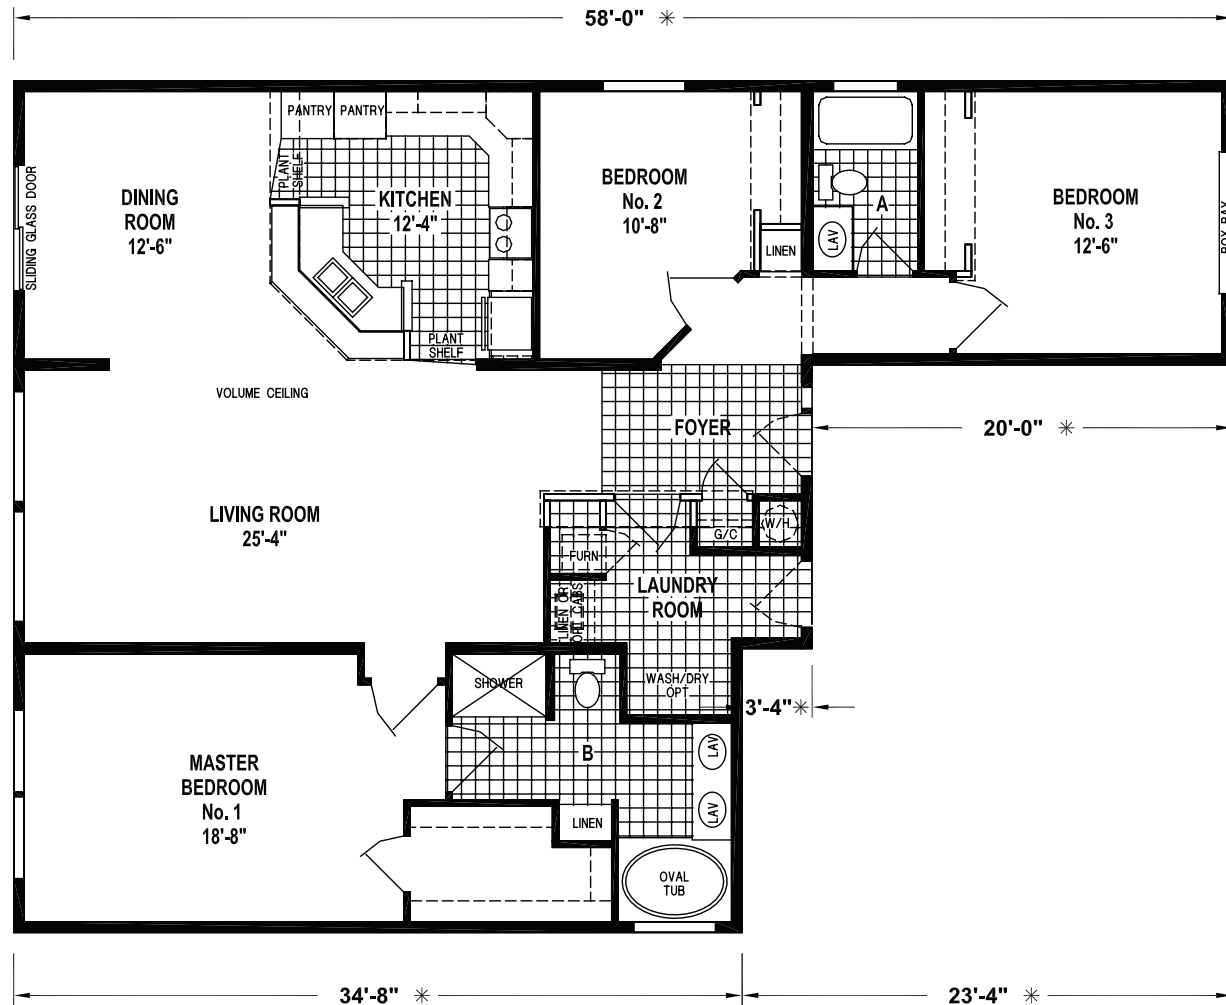

# WEST RIDGE

SKYLINE HOMES OF McMinnville, OREGON

I492CT/5842

1,764 SQ. FT.  
3 BEDROOM • 2 BATHS

OPTION COOKTOP  
KITCHEN

**SKYLINE**  
BRINGING AMERICA HOME. BRINGING AMERICA FUN.  
WWW.SKYLINEHOMES.COM