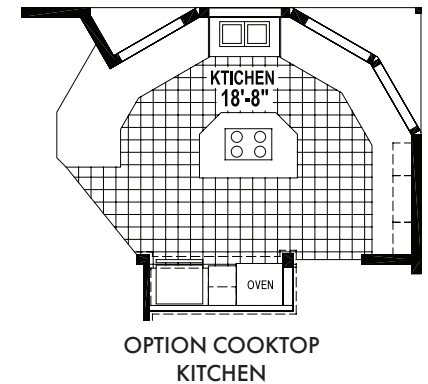

WEST RIDGE

SKYLINE HOMES OF McMinnville, OREGON

I480CT/6842

2,720 SQ. FT.
3 BEDROOM • 2 BATHS

SKYLINE
BRINGING AMERICA HOME. BRINGING AMERICA FUN.
WWW.SKYLINEHOMES.COM