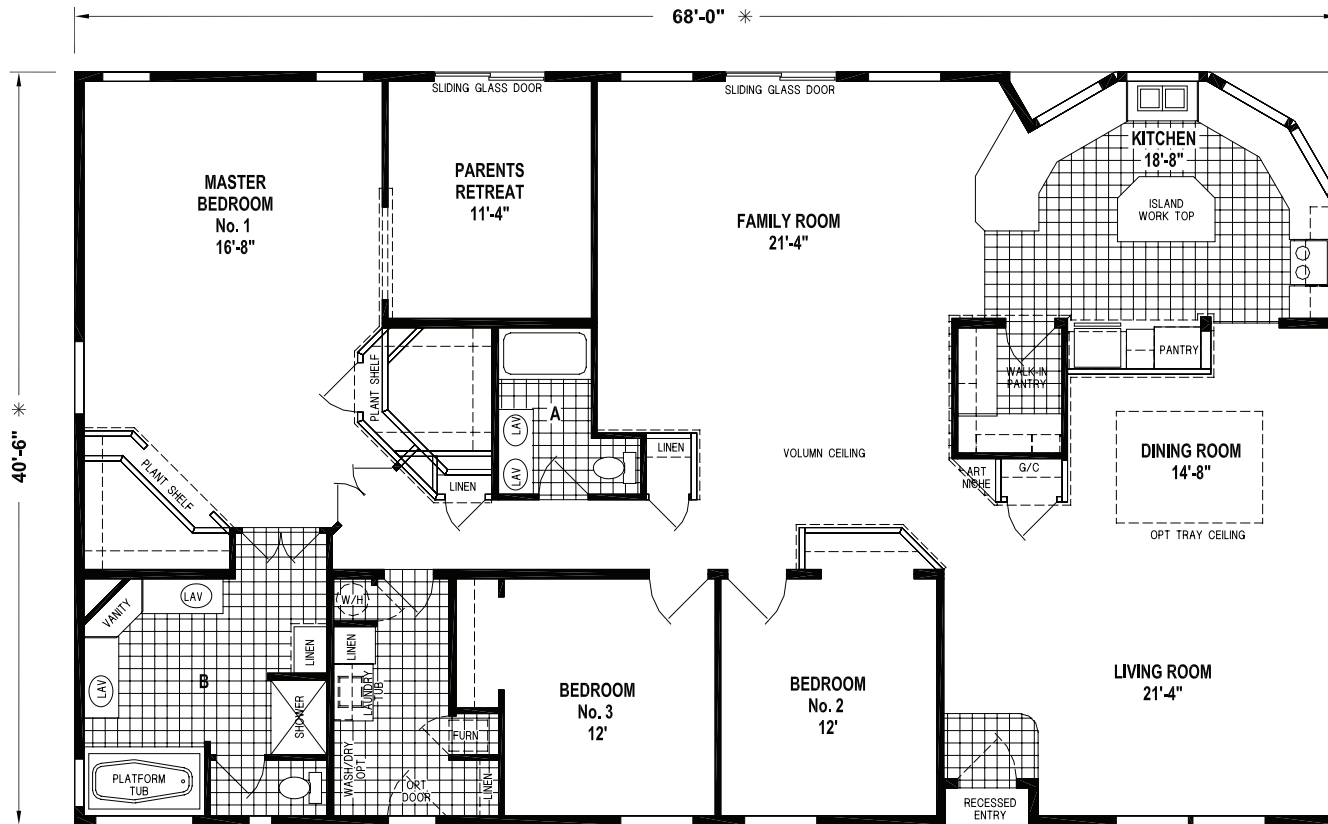

WEST RIDGE

SKYLINE HOMES OF McMinnville, OREGON

I480CT/6842

2,720 SQ. FT.
3 BEDROOM • 2 BATHS

SKYLINE
BRINGING AMERICA HOME. BRINGING AMERICA FUN.
WWW.SKYLINEHOMES.COM