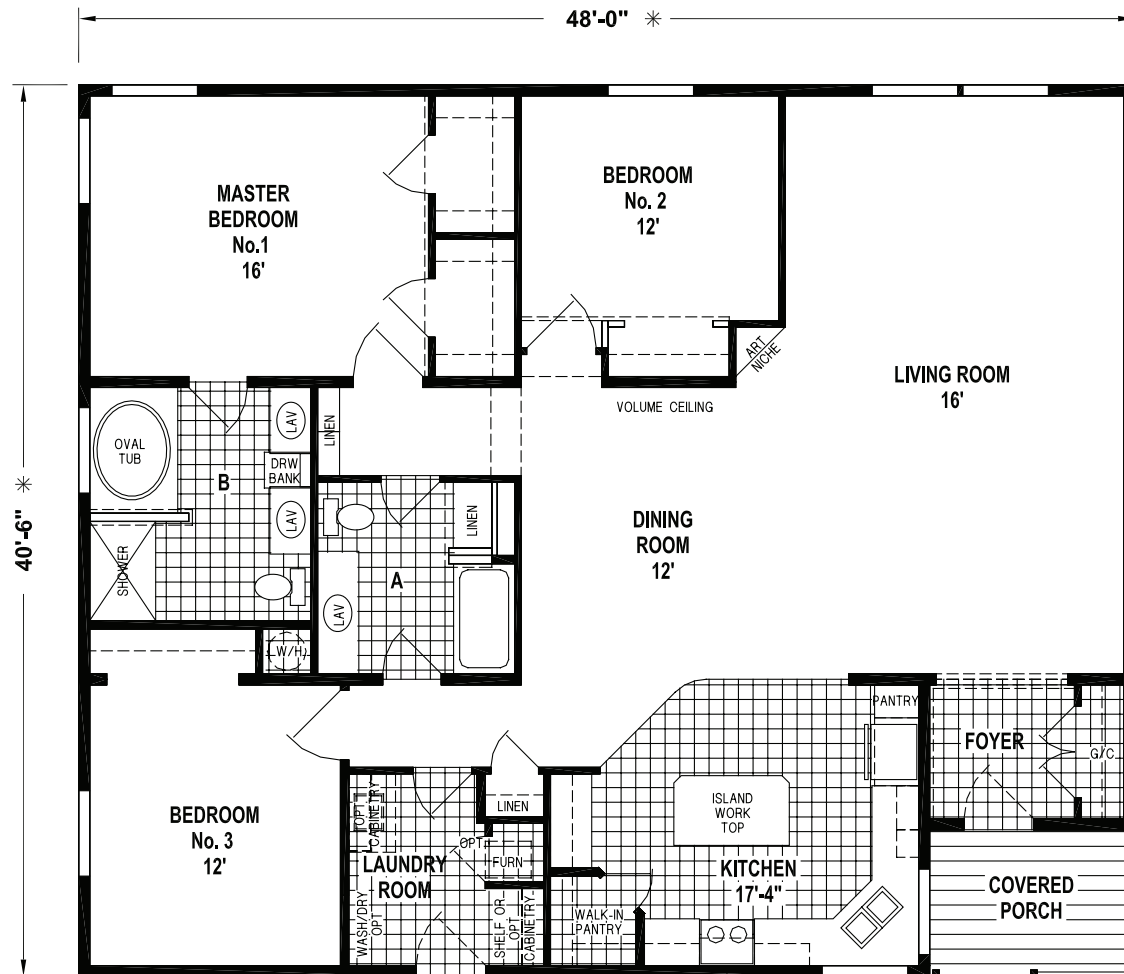

# WEST RIDGE

SKYLINE HOMES OF McMinnville, OREGON

1473CT/4842

1,881 SQ. FT.  
3 BEDROOM • 2 BATHS

**SKYLINE**  
BRINGING AMERICA HOME. BRINGING AMERICA FUN.  
WWW.SKYLINEHOMES.COM

FULL WARRANTY  
**15**  
MONTH  
NOT PARTIAL  
NOT LIMITED