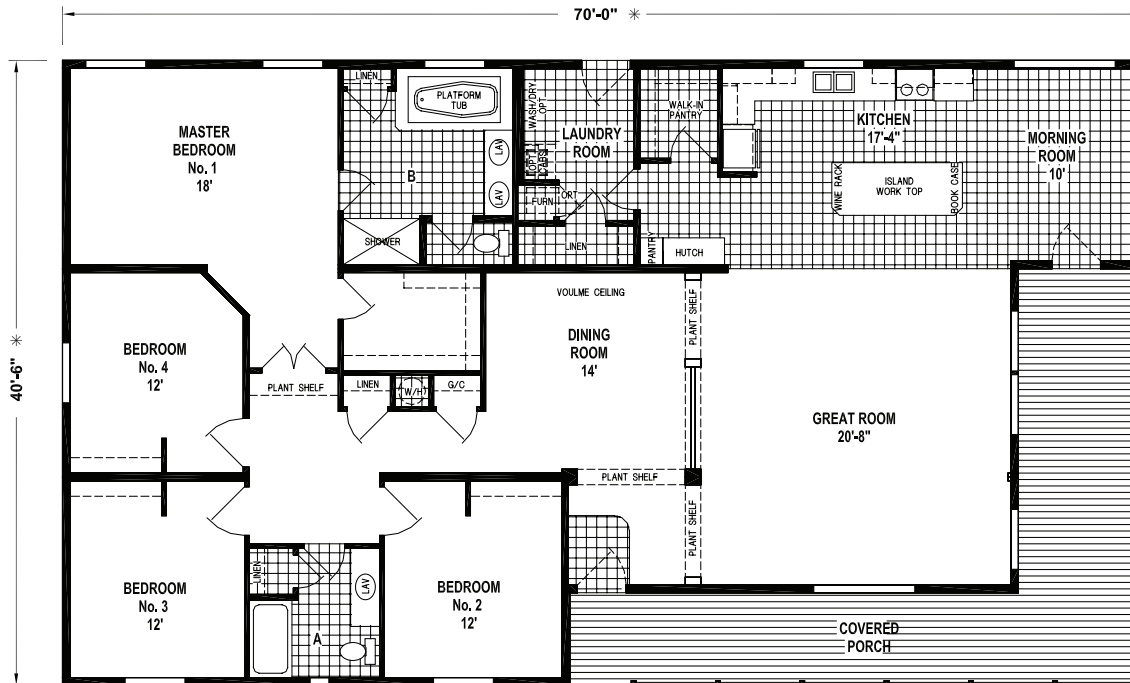

WEST RIDGE

SKYLINE HOMES OF McMinnville, OREGON

147ICT/7042

2,444 SQ. FT.
4 BEDROOM • 2 BATHS

SKYLINE
BRINGING AMERICA HOME. BRINGING AMERICA FUN.
WWW.SKYLINEHOMES.COM