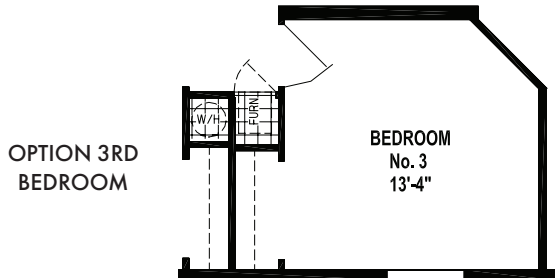

WEST RIDGE

SKYLINE HOMES OF McMinnville, OREGON

I465CT/6042

1,890 SQ. FT.
2 BEDROOM • 2 BATHS

SKYLINE
BRINGING AMERICA HOME. BRINGING AMERICA FUN.
WWW.SKYLINEHOMES.COM

FULL WARRANTY
15 MONTH
NOT PARTIAL
NOT LIMITED