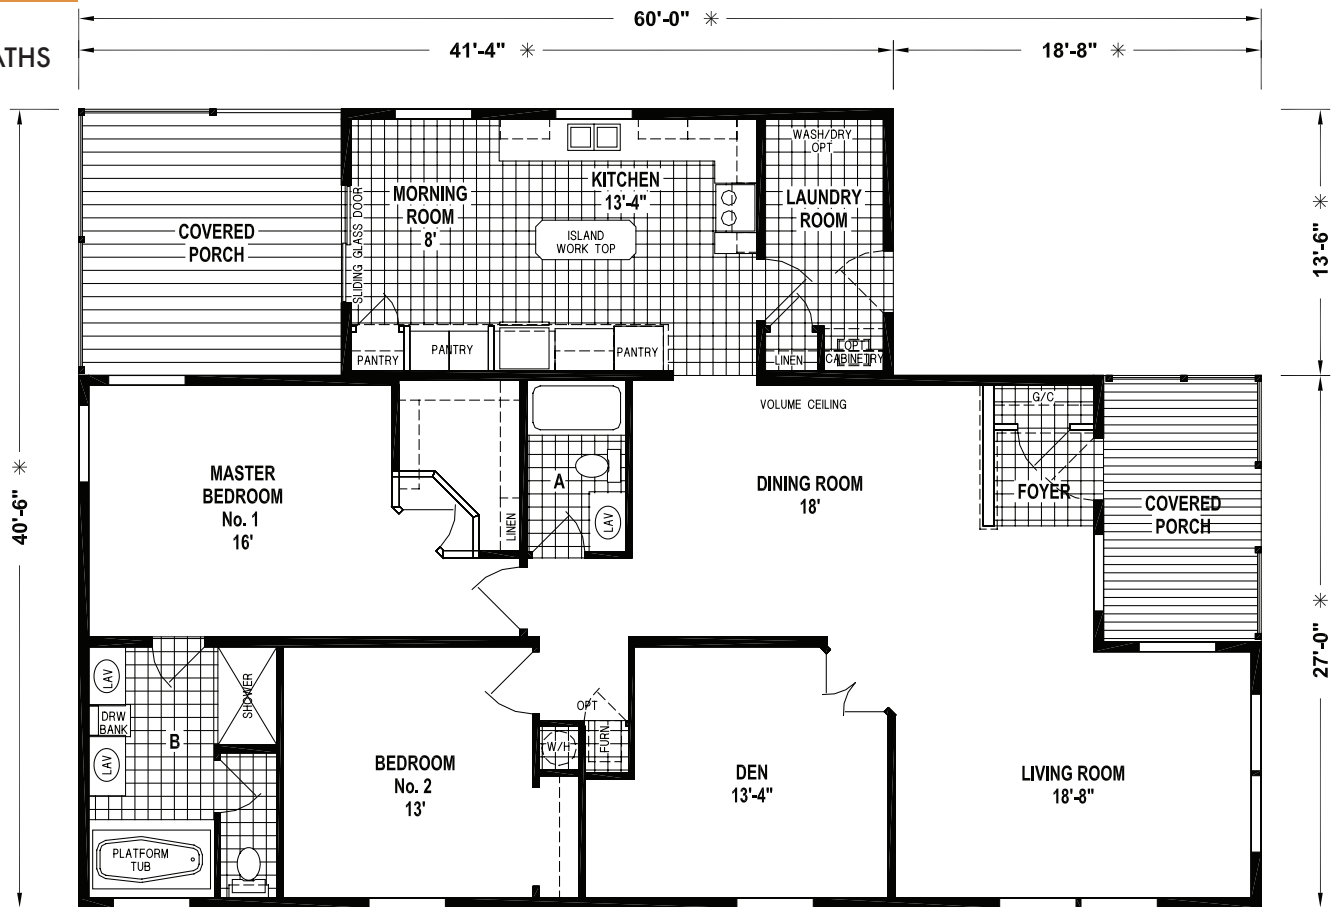

WEST RIDGE

SKYLINE HOMES OF McMinnville, OREGON

I465CT/6042

1,890 SQ. FT.
2 BEDROOM • 2 BATHS

SKYLINE
BRINGING AMERICA HOME. BRINGING AMERICA FUN.
WWW.SKYLINEHOMES.COM

FULL WARRANTY
15 MONTH
NOT PARTIAL
NOT LIMITED