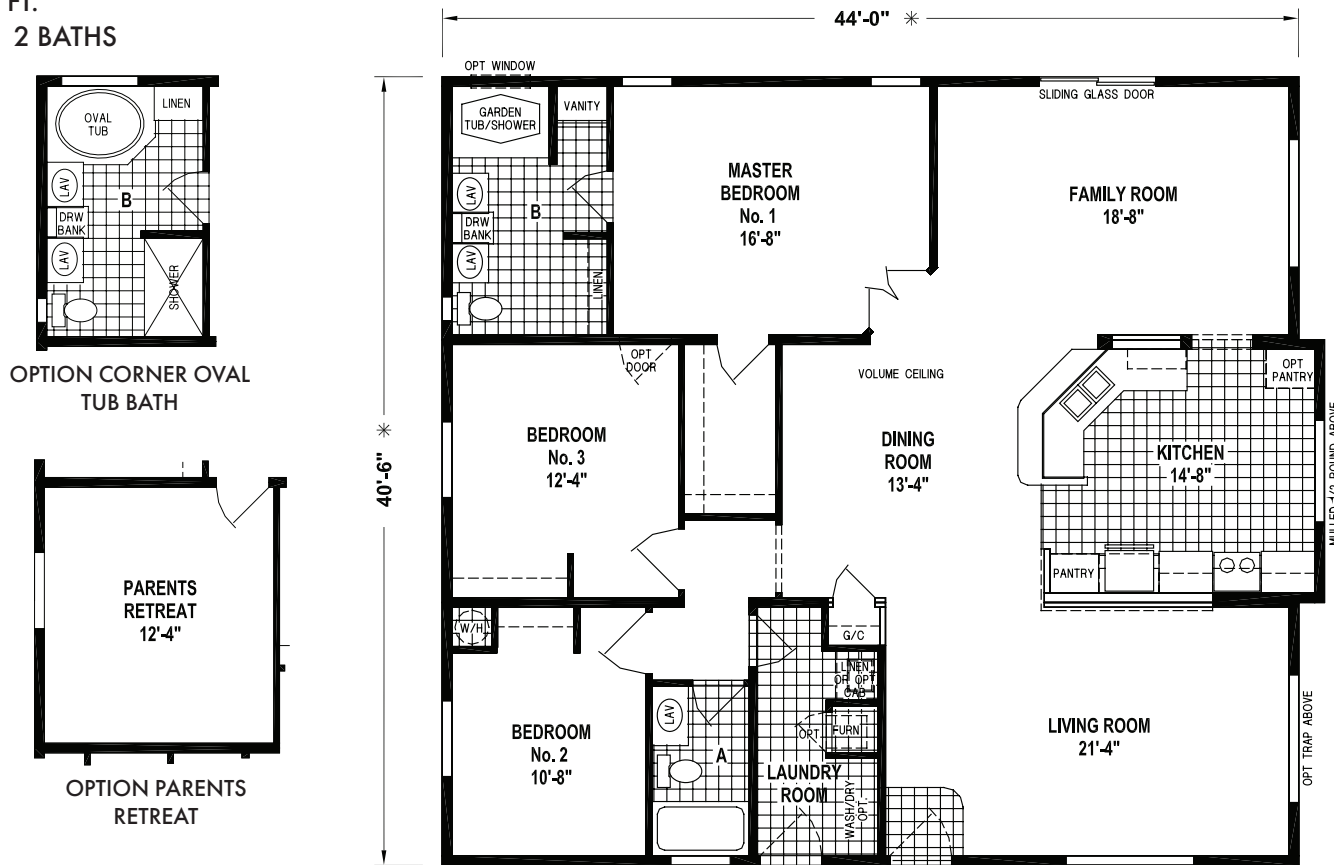

WEST RIDGE

SKYLINE HOMES OF McMinnville, OREGON

1462CT/45'-4"42

1,800 SQ. FT.

3 BEDROOM • 2 BATHS

SKYLINE
BRINGING AMERICA HOME. BRINGING AMERICA FUN.
WWW.SKYLINEHOMES.COM

FULL WARRANTY
15
MONTH
NOT PARTIAL
NOT LIMITED