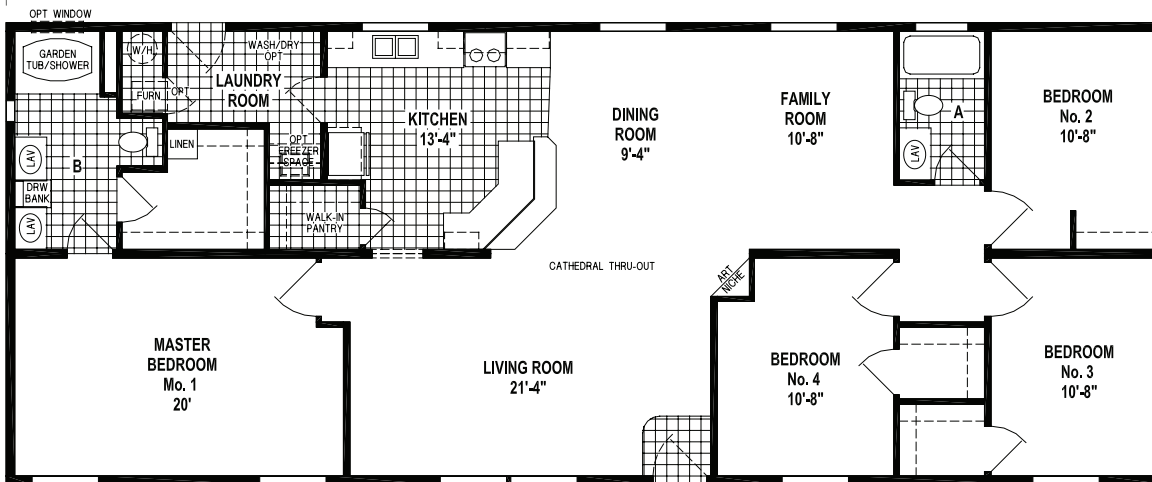

WEST RIDGE

SKYLINE HOMES OF McMinnville, OREGON

128ICT/6828

1,836 SQ. FT.
4 BEDROOM • 2 BATHS
CATHEDRAL THRU-OUT

OPTION SLIDING GLASS DOOR

68'-0" *

27'-0" *

OPTION CORNER SHOWER BATH

OPTION DELUXE BATH

OPTION FAMILY ROOM

OPTION FIFTH BEDROOM

OPTION RECESSED ENTRY

OPTION THIRD BATH

SKYLINE
BRINGING AMERICA HOME. BRINGING AMERICA FUN.
WWW.SKYLINEHOMES.COM