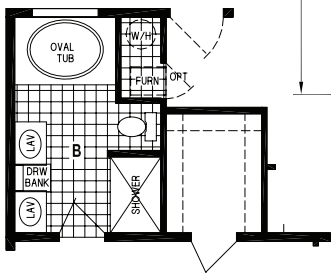

WEST RIDGE

SKYLINE HOMES OF McMinnville, OREGON

128ICT/6828

1,836 SQ. FT.
4 BEDROOM • 2 BATHS
CATHEDRAL THRU-OUT

OPTION SLIDING GLASS DOOR

68'-0" *

27'-0" *

OPTION CORNER SHOWER BATH

OPTION DELUXE BATH

OPTION FAMILY ROOM

OPTION FIFTH BEDROOM

OPTION RECESSED ENTRY

OPTION THIRD BATH

SKYLINE
BRINGING AMERICA HOME. BRINGING AMERICA FUN.
WWW.SKYLINEHOMES.COM