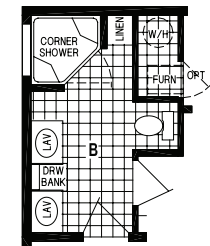

WEST RIDGE

SKYLINE HOMES OF McMinnville, OREGON

128ICT/6828

1,836 SQ. FT.
4 BEDROOM • 2 BATHS
CATHEDRAL THRU-OUT

OPTION SLIDING GLASS DOOR

68'-0" *

27'-0" *

OPTION CORNER SHOWER BATH

OPTION DELUXE BATH

OPTION FAMILY ROOM

OPTION FIFTH BEDROOM

OPTION RECESSED ENTRY

OPTION THIRD BATH

SKYLINE
BRINGING AMERICA HOME. BRINGING AMERICA FUN.
WWW.SKYLINEHOMES.COM