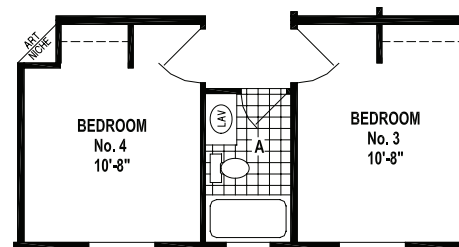

WEST RIDGE

SKYLINE HOMES OF McMinnville, OREGON

128ICT/6828

1,836 SQ. FT.
4 BEDROOM • 2 BATHS
CATHEDRAL THRU-OUT

OPTION SLIDING GLASS DOOR

68'-0" *

27'-0" *

OPTION CORNER SHOWER BATH

OPTION DELUXE BATH

OPTION FAMILY ROOM

OPTION FIFTH BEDROOM

OPTION RECESSED ENTRY

OPTION THIRD BATH

SKYLINE
BRINGING AMERICA HOME. BRINGING AMERICA FUN.
WWW.SKYLINEHOMES.COM