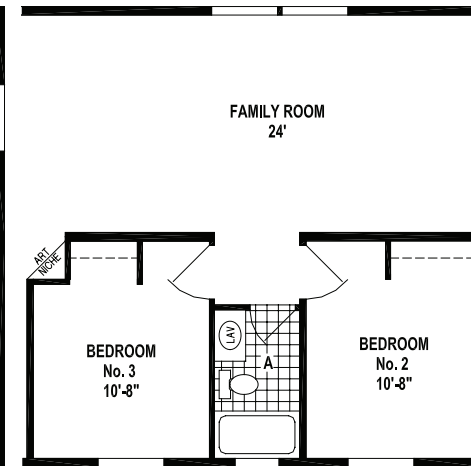

WEST RIDGE

SKYLINE HOMES OF McMinnville, OREGON

128ICT/6828

1,836 SQ. FT.
4 BEDROOM • 2 BATHS
CATHEDRAL THRU-OUT

OPTION SLIDING GLASS DOOR

68'-0" *

27'-0" *

OPTION CORNER SHOWER BATH

OPTION DELUXE BATH

OPTION FAMILY ROOM

OPTION FIFTH BEDROOM

OPTION RECESSED ENTRY

OPTION THIRD BATH

SKYLINE
BRINGING AMERICA HOME. BRINGING AMERICA FUN.
WWW.SKYLINEHOMES.COM