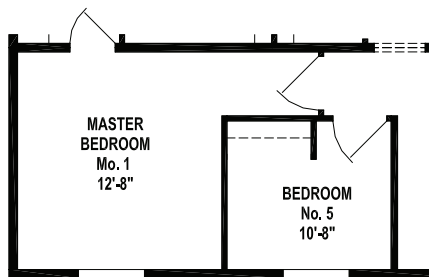

OPTION FIFTH BEDROOM