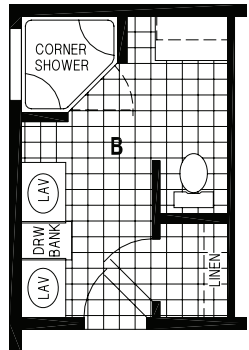

# WEST RIDGE

SKYLINE HOMES OF McMinnville, OREGON

1272CT/5628

1,440 SQ. FT.  
2 BEDROOM • 2 BATHS  
CATHEDRAL THRU-OUT

OPTION DELUXE BATH

OPTION CORNER SHOWER BATH

OPTION GARDEN TUB/SHOWER

**SKYLINE**  
BRINGING AMERICA HOME. BRINGING AMERICA FUN.  
WWW.SKYLINEHOMES.COM