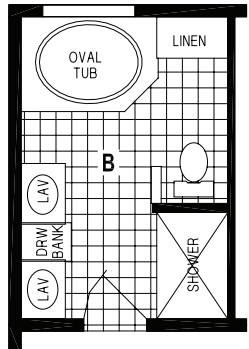

# WEST RIDGE

SKYLINE HOMES OF McMinnville, OREGON

1272CT/5628

1,440 SQ. FT.  
2 BEDROOM • 2 BATHS  
CATHEDRAL THRU-OUT

OPTION DELUXE BATH

OPTION CORNER SHOWER BATH

OPTION GARDEN TUB/SHOWER

**SKYLINE**  
BRINGING AMERICA HOME. BRINGING AMERICA FUN.  
WWW.SKYLINEHOMES.COM