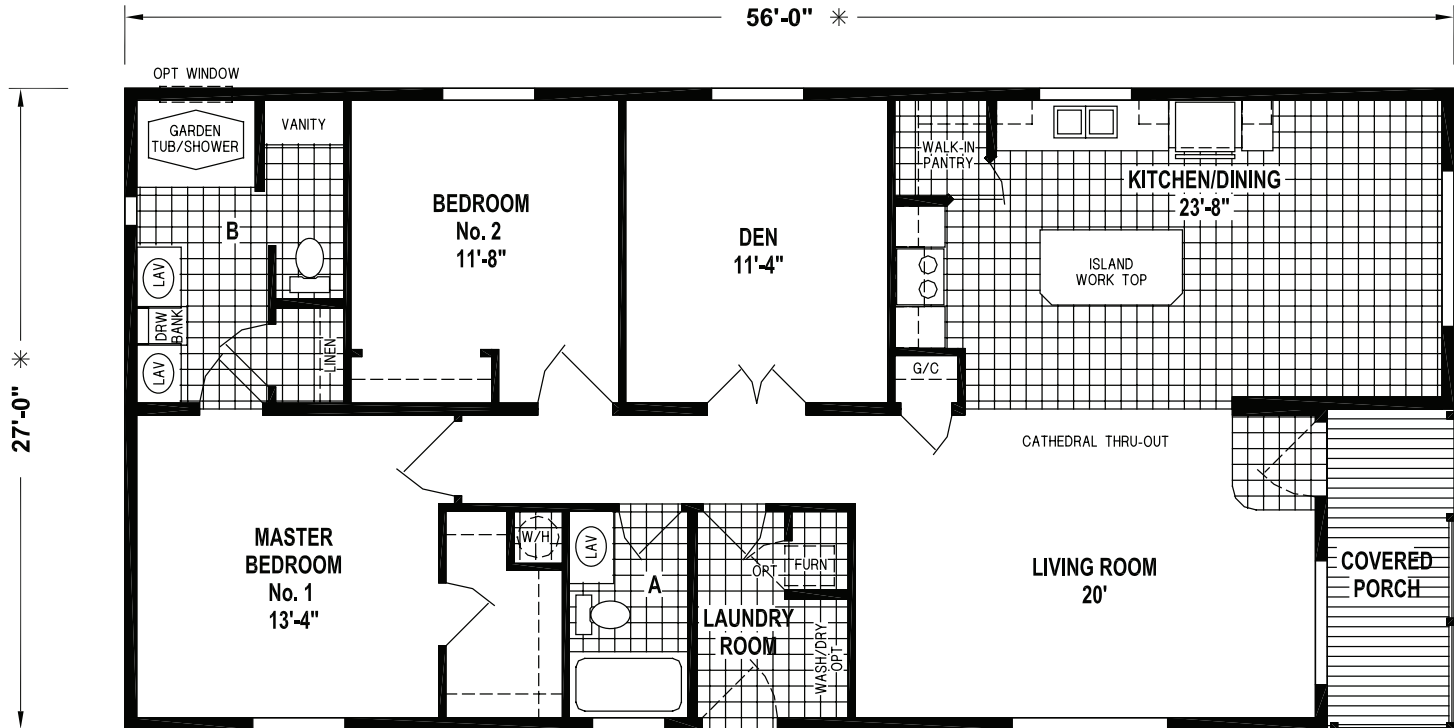

# WEST RIDGE

SKYLINE HOMES OF McMinnville, OREGON

1272CT/5628

1,440 SQ. FT.  
2 BEDROOM • 2 BATHS  
CATHEDRAL THRU-OUT

OPTION DELUXE BATH

OPTION CORNER SHOWER BATH

OPTION GARDEN TUB/SHOWER

**SKYLINE**  
BRINGING AMERICA HOME. BRINGING AMERICA FUN.  
WWW.SKYLINEHOMES.COM