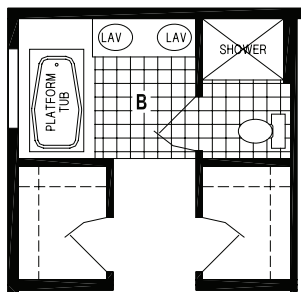

# WEST RIDGE

SKYLINE HOMES OF McMinnville, OREGON

I260CT/6028

1,605 SQ. FT.  
3 BEDROOM • 2 BATHS  
CATHEDRAL THRU-OUT

**SKYLINE**  
BRINGING AMERICA HOME. BRINGING AMERICA FUN.  
WWW.SKYLINEHOMES.COM