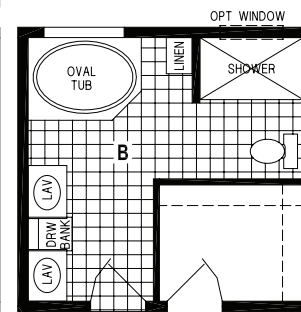

# WEST RIDGE

SKYLINE HOMES OF McMinnville, OREGON

I260CT/6028

1,605 SQ. FT.  
3 BEDROOM • 2 BATHS  
CATHEDRAL THRU-OUT

**SKYLINE**  
BRINGING AMERICA HOME. BRINGING AMERICA FUN.  
WWW.SKYLINEHOMES.COM