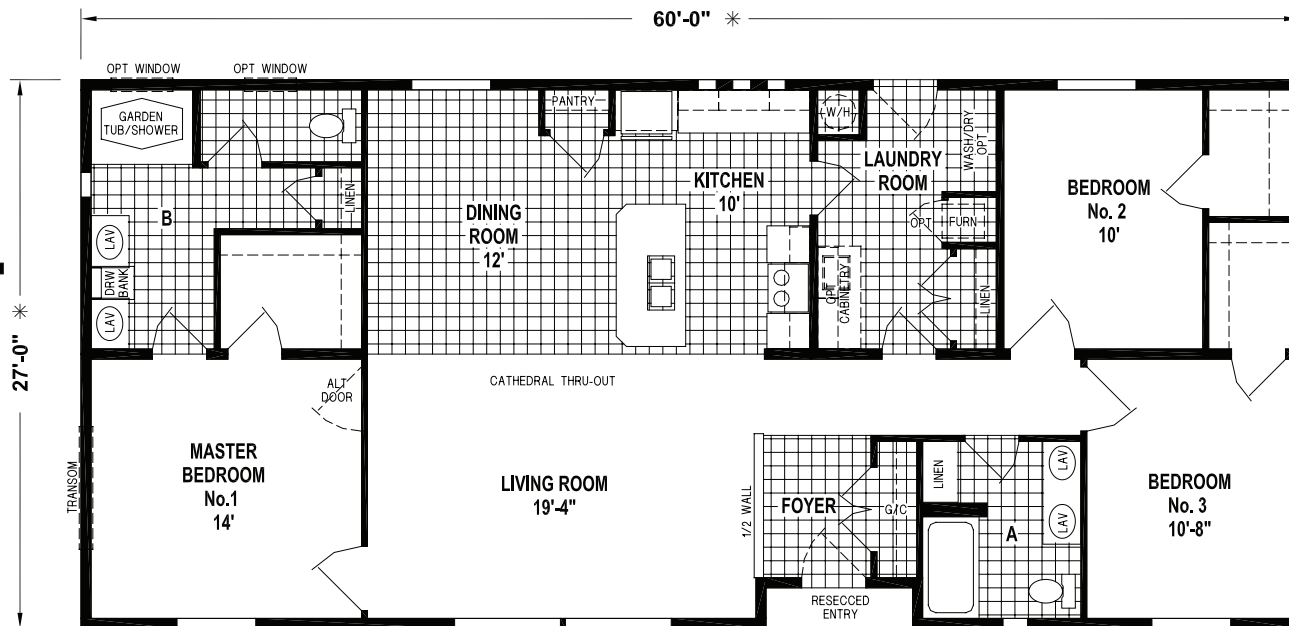

# WEST RIDGE

SKYLINE HOMES OF McMinnville, OREGON

I260CT/6028

1,605 SQ. FT.  
3 BEDROOM • 2 BATHS  
CATHEDRAL THRU-OUT

**SKYLINE**  
BRINGING AMERICA HOME. BRINGING AMERICA FUN.  
WWW.SKYLINEHOMES.COM