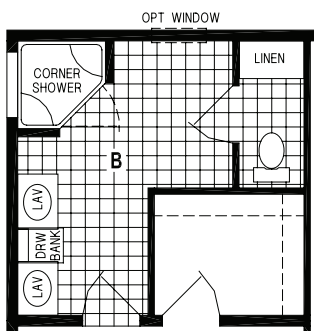

# WEST RIDGE

SKYLINE HOMES OF McMinnville, OREGON

I260CT/6028

1,605 SQ. FT.  
3 BEDROOM • 2 BATHS  
CATHEDRAL THRU-OUT

**SKYLINE**  
BRINGING AMERICA HOME. BRINGING AMERICA FUN.  
WWW.SKYLINEHOMES.COM