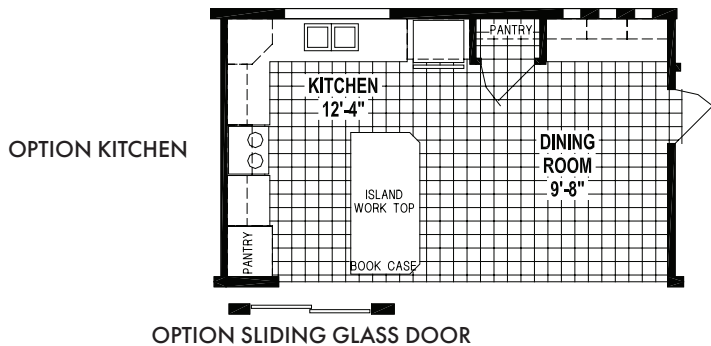

# WEST RIDGE

SKYLINE HOMES OF McMinnville, OREGON

I260CT/6028

1,605 SQ. FT.  
3 BEDROOM • 2 BATHS  
CATHEDRAL THRU-OUT

**SKYLINE**  
BRINGING AMERICA HOME. BRINGING AMERICA FUN.  
WWW.SKYLINEHOMES.COM