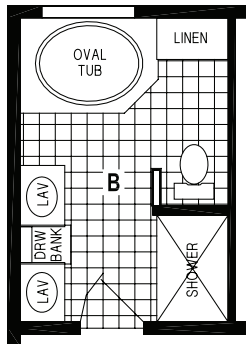

WEST RIDGE

SKYLINE HOMES OF McMinnville, OREGON

1233CT/5428

1,458 SQ. FT.
2 BEDROOM • 2 BATHS
CATHEDRAL THRU-OUT

OPTION SLIDING GLASS DOOR

OPTION DELUXE BATH

OPTION CORNER SHOWER BATH

OPTION LINEN CLOSET