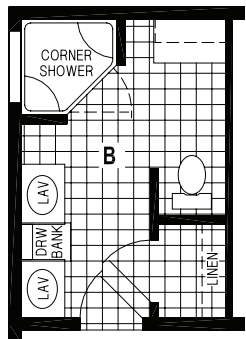

WEST RIDGE

SKYLINE HOMES OF McMinnville, OREGON

1233CT/5428

1,458 SQ. FT.
2 BEDROOM • 2 BATHS
CATHEDRAL THRU-OUT

OPTION SLIDING GLASS DOOR

OPTION DELUXE BATH

OPTION CORNER SHOWER BATH

OPTION LINEN CLOSET