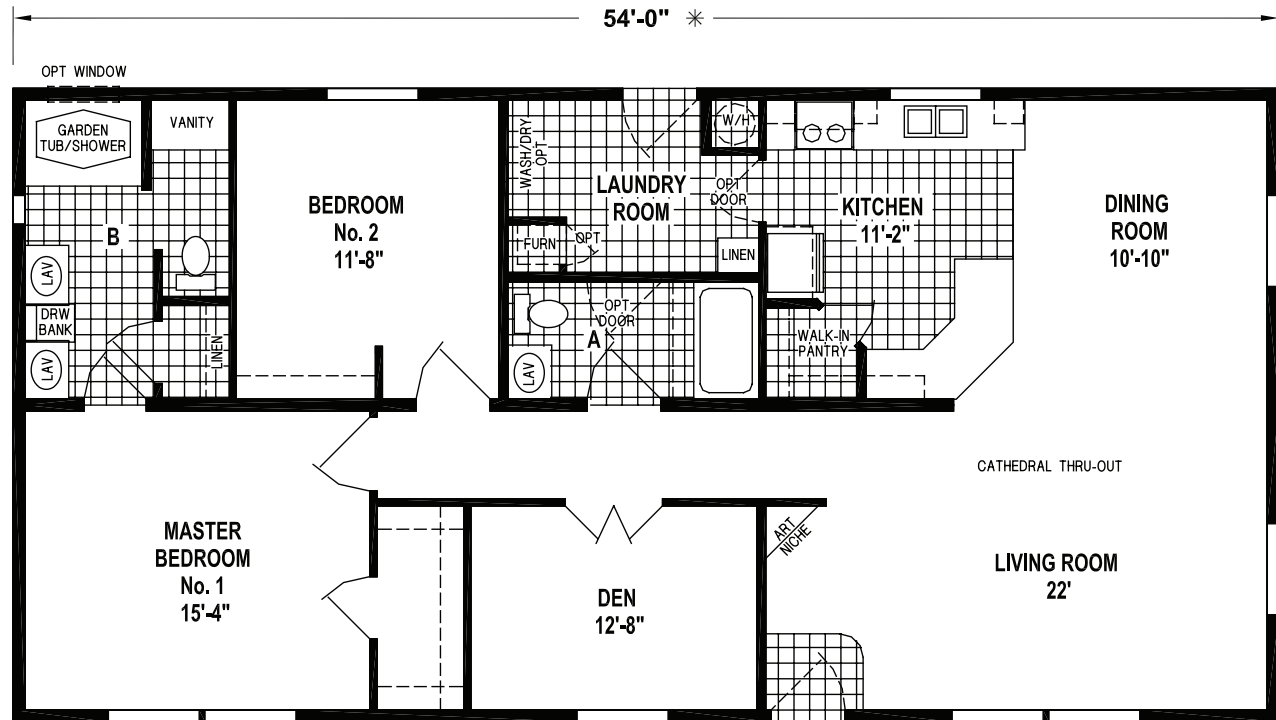

WEST RIDGE

SKYLINE HOMES OF McMinnville, OREGON

1233CT/5428

1,458 SQ. FT.
2 BEDROOM • 2 BATHS
CATHEDRAL THRU-OUT

OPTION SLIDING GLASS DOOR

OPTION DELUXE BATH

OPTION CORNER SHOWER BATH

OPTION LINEN CLOSET

OPTION THIRD BEDROOM

OPTION GUEST CLOSET

SKYLINE
BRINGING AMERICA HOME. BRINGING AMERICA FUN.
WWW.SKYLINEHOMES.COM