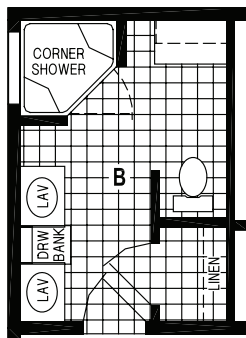

WEST RIDGE

SKYLINE HOMES OF McMinnville, OREGON

123ICT/5628

1,512 SQ. FT.
4 BEDROOM • 2 BATHS
CATHEDRAL THRU-OUT

OPTION SLIDING GLASS DOOR

56'-0" *

OPT WINDOW

OPTION CORNER SHOWER BATH

27'-0" *

OPTION DELUXE BATH

OPTION GARDEN TUB/SHOWER

SKYLINE
BRINGING AMERICA HOME. BRINGING AMERICA FUN.
WWW.SKYLINEHOMES.COM