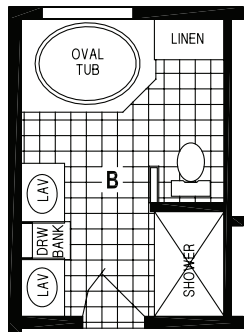

WEST RIDGE

SKYLINE HOMES OF McMinnville, OREGON

123ICT/5628

1,512 SQ. FT.
4 BEDROOM • 2 BATHS
CATHEDRAL THRU-OUT

OPTION SLIDING GLASS DOOR

56'-0" *

OPT WINDOW

OPTION CORNER SHOWER BATH

27'-0" *

OPTION DELUXE BATH

OPTION GARDEN TUB/SHOWER

SKYLINE
BRINGING AMERICA HOME. BRINGING AMERICA FUN.
WWW.SKYLINEHOMES.COM