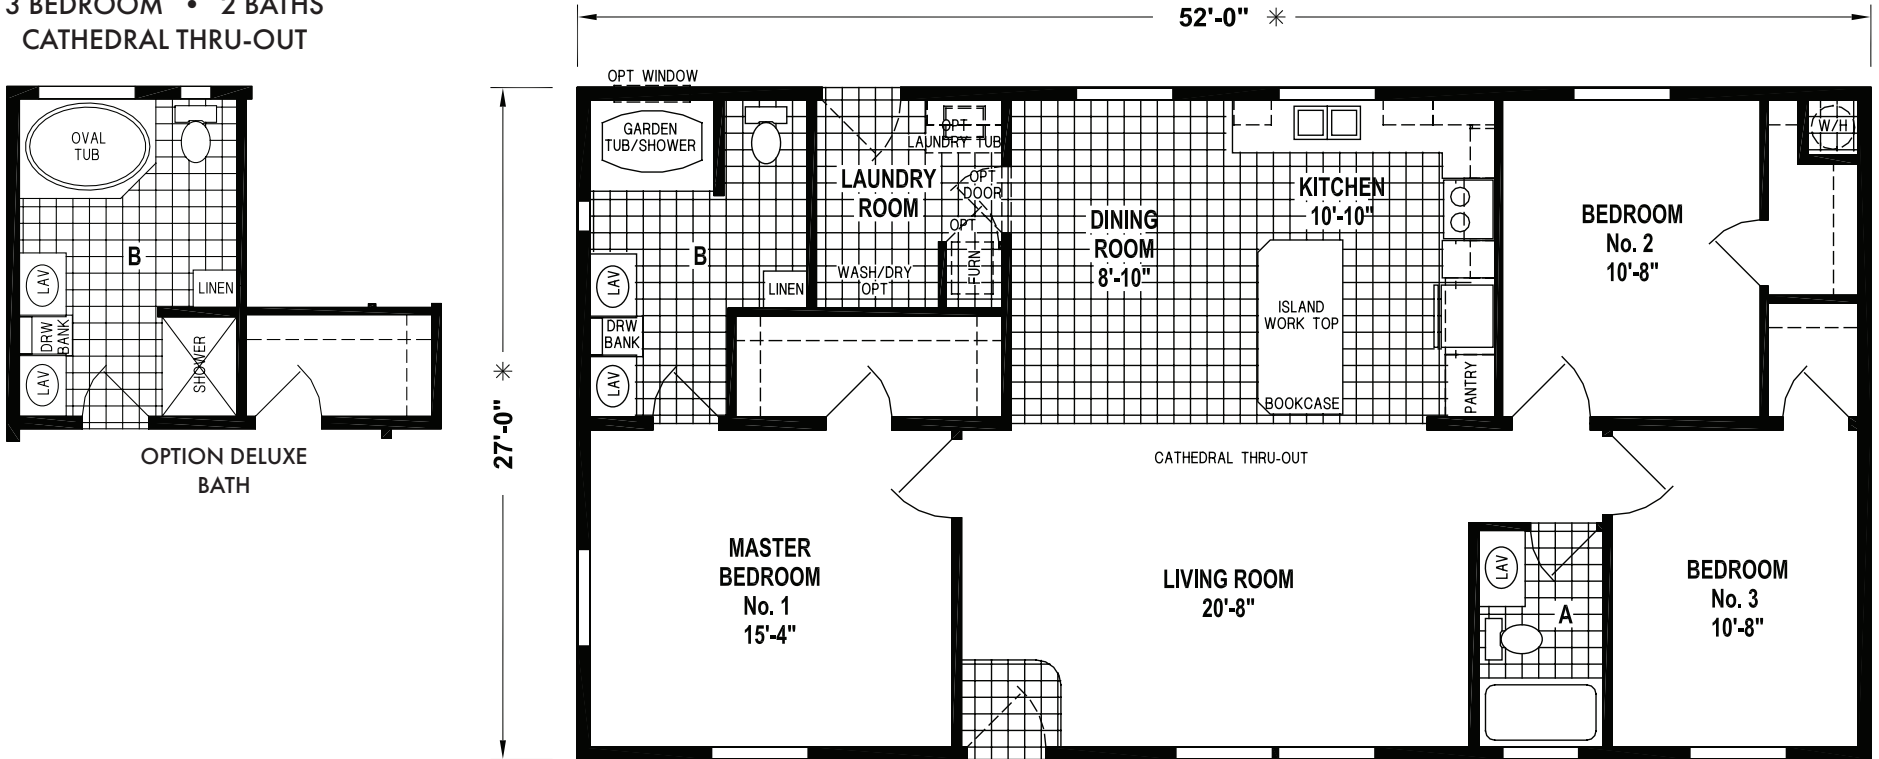

WEST RIDGE

SKYLINE HOMES OF McMinnville, OREGON

1229CT/5228

1,404 SQ. FT.
3 BEDROOM • 2 BATHS
CATHEDRAL THRU-OUT

OPTION DELUXE BATH

OPTION GARDEN TUB/SHOWER

SKYLINE
BRINGING AMERICA HOME. BRINGING AMERICA FUN.
WWW.SKYLINEHOMES.COM