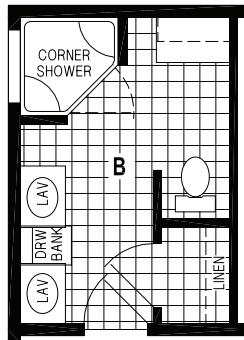

# WEST RIDGE

SKYLINE HOMES OF McMinnville, OREGON

1227CT/4828

1,296 SQ. FT.  
2 BEDROOM • 2 BATHS  
CATHEDRAL THRU-OUT

OPTION SLIDING GLASS DOOR

OPTION CORNER SHOWER BATH

OPTION DELUXE BATH

OPTION LINEN CLOSET