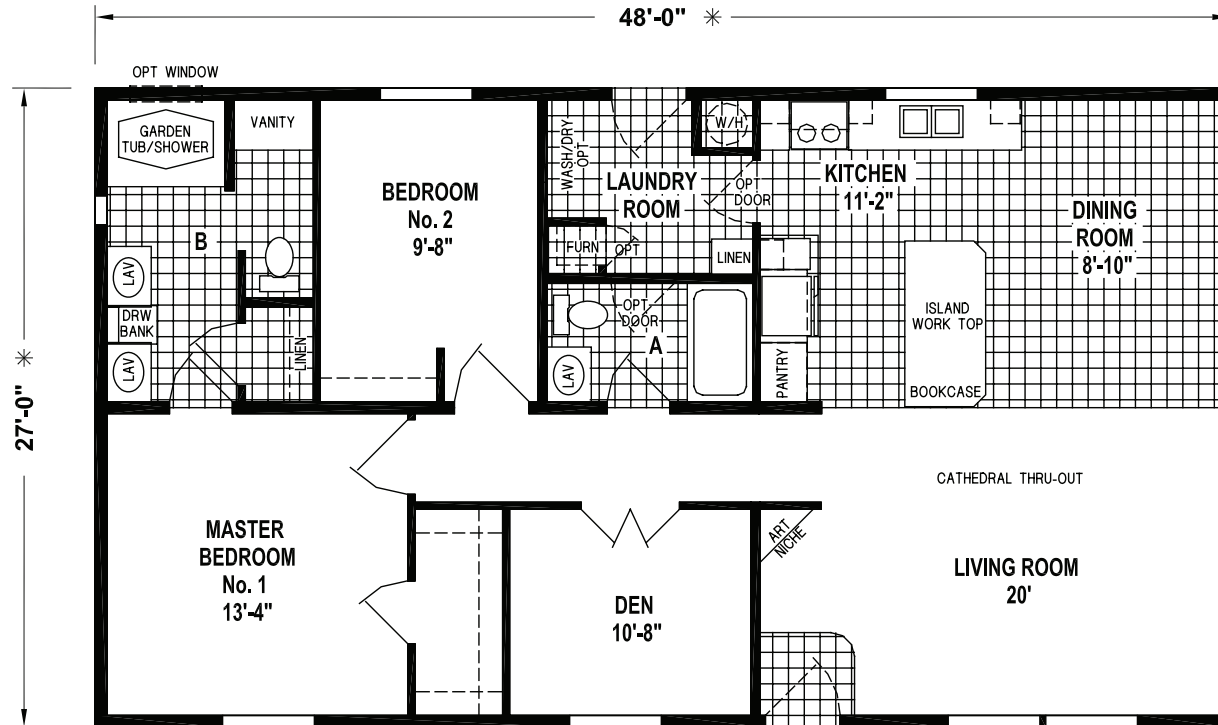

# WEST RIDGE

SKYLINE HOMES OF McMinnville, OREGON

1227CT/4828

1,296 SQ. FT.  
2 BEDROOM • 2 BATHS  
CATHEDRAL THRU-OUT

OPTION SLIDING GLASS DOOR

OPTION CORNER SHOWER BATH

OPTION DELUXE BATH

OPTION LINEN CLOSET