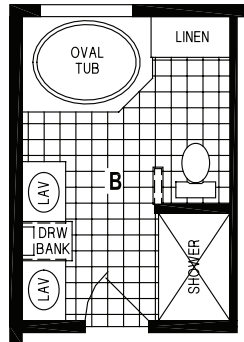

# WEST RIDGE

SKYLINE HOMES OF McMinnville, OREGON

1227CT/4828

1,296 SQ. FT.  
2 BEDROOM • 2 BATHS  
CATHEDRAL THRU-OUT

OPTION SLIDING GLASS DOOR

OPTION CORNER SHOWER BATH

OPTION DELUXE BATH

OPTION LINEN CLOSET