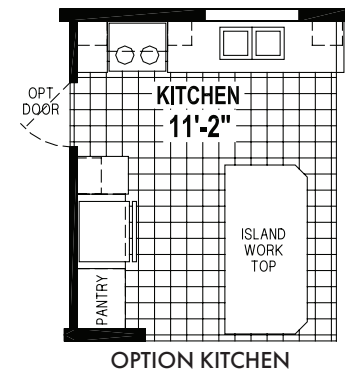

# WEST RIDGE

SKYLINE HOMES OF McMinnville, OREGON

1226CTB/4428

1,188 SQ. FT.  
2 BEDROOM • 2 BATHS  
CATHEDRAL THRU-OUT

OPTION SLIDING GLASS DOOR

OPTION GUEST CLOSET

**SKYLINE**  
BRINGING AMERICA HOME. BRINGING AMERICA FUN.  
WWW.SKYLINEHOMES.COM