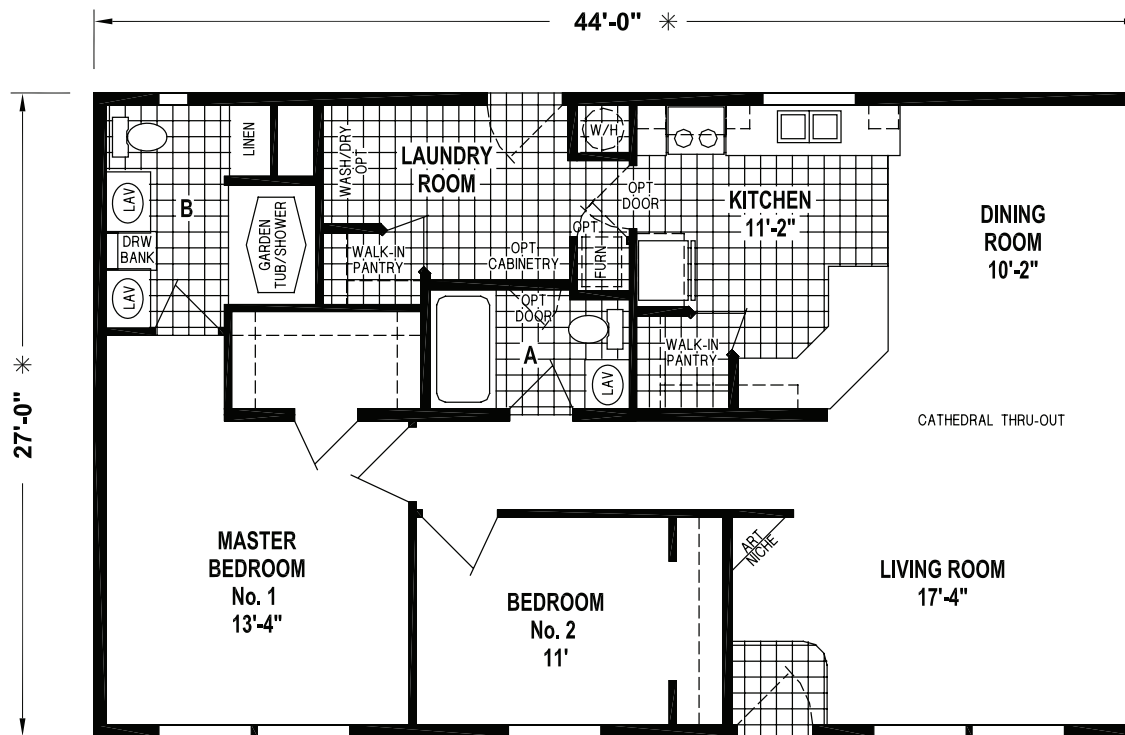

# WEST RIDGE

SKYLINE HOMES OF McMinnville, OREGON

1226CTB/4428

1,188 SQ. FT.  
2 BEDROOM • 2 BATHS  
CATHEDRAL THRU-OUT

OPTION SLIDING GLASS DOOR

OPTION GUEST CLOSET

**SKYLINE**  
BRINGING AMERICA HOME. BRINGING AMERICA FUN.  
WWW.SKYLINEHOMES.COM