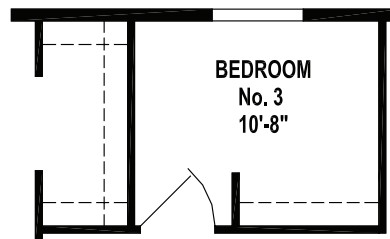

WEST RIDGE

SKYLINE HOMES OF McMinnville, OREGON

1218CT/5228

1,354 SQ. FT.
2 BEDROOM • 2 BATHS
CATHEDRAL THRU-OUT

OPTION DELUXE BATH

OPTION CORNER SHOWER BATH

OPTION THIRD BEDROOM

SKYLINE
BRINGING AMERICA HOME. BRINGING AMERICA FUN.
WWW.SKYLINEHOMES.COM