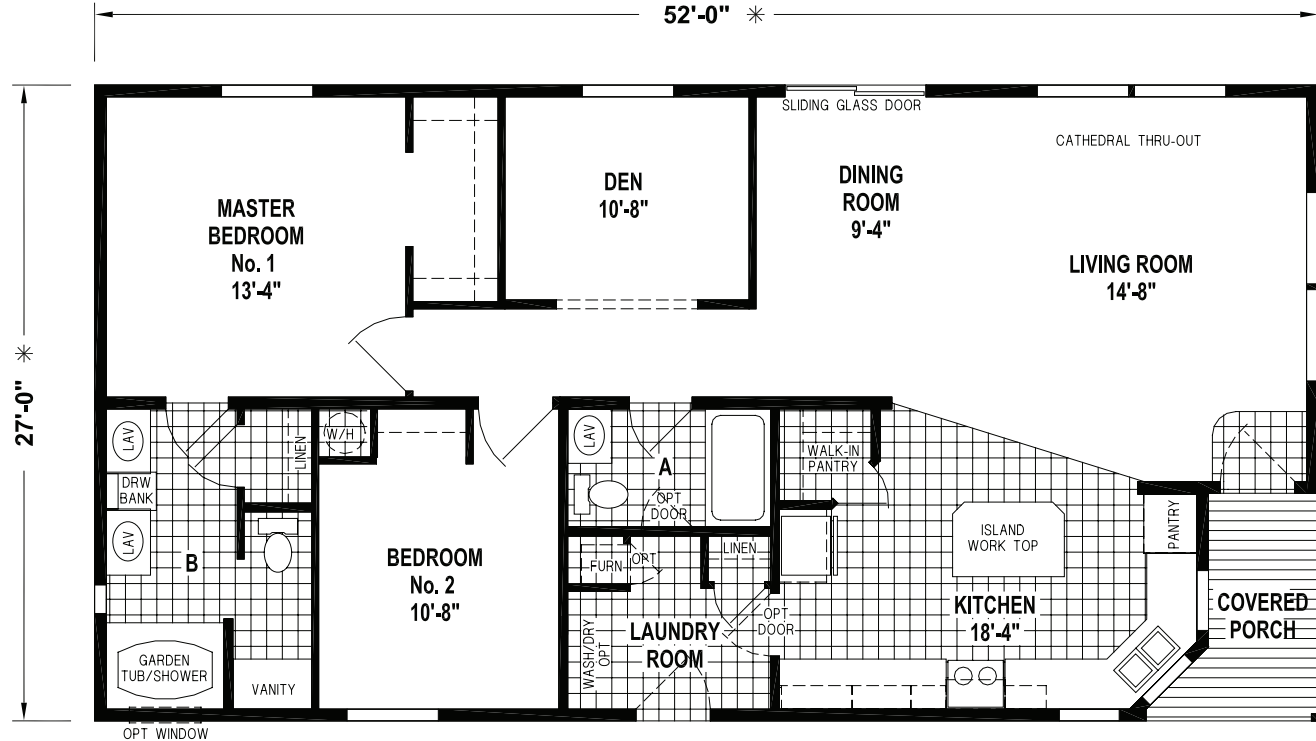

WEST RIDGE

SKYLINE HOMES OF McMinnville, OREGON

1218CT/5228

1,354 SQ. FT.
2 BEDROOM • 2 BATHS
CATHEDRAL THRU-OUT

OPTION DELUXE BATH

OPTION CORNER SHOWER BATH

OPTION THIRD BEDROOM

SKYLINE
BRINGING AMERICA HOME. BRINGING AMERICA FUN.
WWW.SKYLINEHOMES.COM