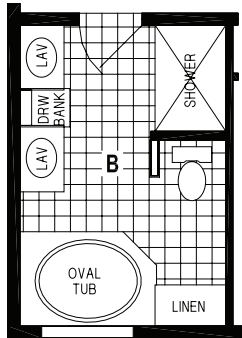

WEST RIDGE

SKYLINE HOMES OF McMinnville, OREGON

1218CT/5228

1,354 SQ. FT.
2 BEDROOM • 2 BATHS
CATHEDRAL THRU-OUT

OPTION DELUXE BATH

OPTION CORNER SHOWER BATH

OPTION THIRD BEDROOM

SKYLINE
BRINGING AMERICA HOME. BRINGING AMERICA FUN.
WWW.SKYLINEHOMES.COM