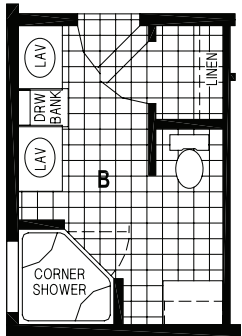

WEST RIDGE

SKYLINE HOMES OF McMinnville, OREGON

1218CT/5228

1,354 SQ. FT.
2 BEDROOM • 2 BATHS
CATHEDRAL THRU-OUT

OPTION DELUXE BATH

OPTION CORNER SHOWER BATH

OPTION THIRD BEDROOM

SKYLINE
BRINGING AMERICA HOME. BRINGING AMERICA FUN.
WWW.SKYLINEHOMES.COM