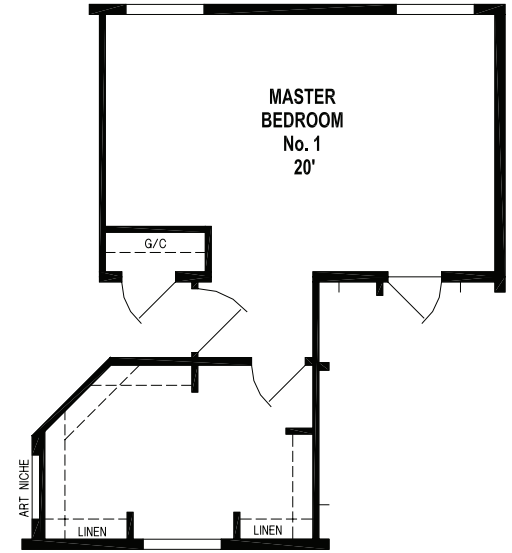

WEST RIDGE

SKYLINE HOMES OF McMinnville, OREGON

1203CT/6628

1,782 SQ. FT.

3 BEDROOM • 2 BATHS
CATHEDRAL THRU-OUT

OPTION MASTER CLOSET

OPTION GUEST CLOSET

OPTION FOURTH BEDROOM