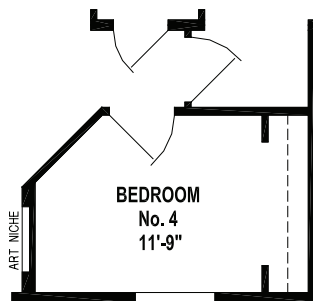

WEST RIDGE

SKYLINE HOMES OF McMinnville, OREGON

1203CT/6628

1,782 SQ. FT.

3 BEDROOM • 2 BATHS
CATHEDRAL THRU-OUT

OPTION MASTER CLOSET

OPTION GUEST CLOSET

OPTION FOURTH BEDROOM