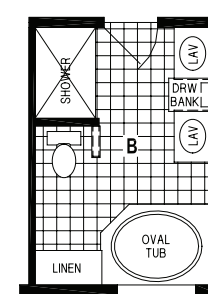

WEST RIDGE

SKYLINE HOMES OF McMinnville, OREGON

1203CT/6628

1,782 SQ. FT.

3 BEDROOM • 2 BATHS
CATHEDRAL THRU-OUT

OPTION MASTER CLOSET

OPTION GUEST CLOSET

OPTION FOURTH BEDROOM