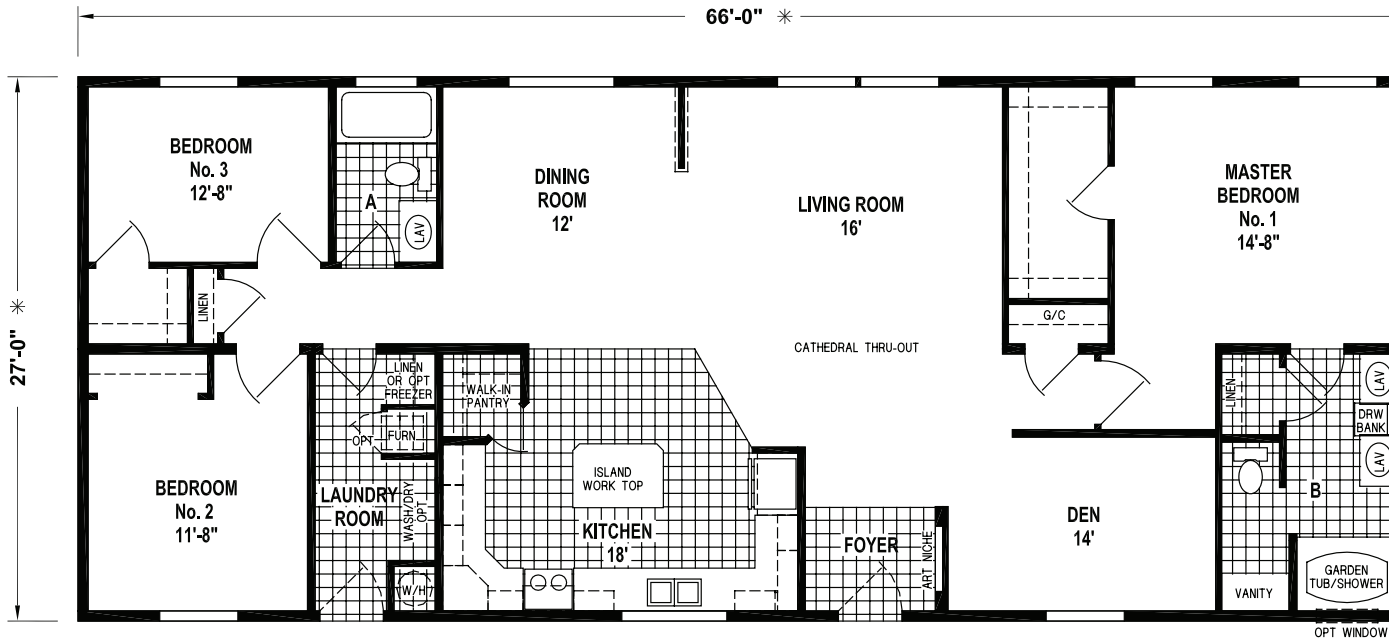

WEST RIDGE

SKYLINE HOMES OF McMinnville, OREGON

1203CT/6628

1,782 SQ. FT.

3 BEDROOM • 2 BATHS
CATHEDRAL THRU-OUT

OPTION MASTER CLOSET

OPTION GUEST CLOSET

OPTION FOURTH BEDROOM

OPTION DELUXE BATH

OPTION CORNER SHOWER BATH

SKYLINE
BRINGING AMERICA HOME. BRINGING AMERICA FUN.
WWW.SKYLINEHOMES.COM