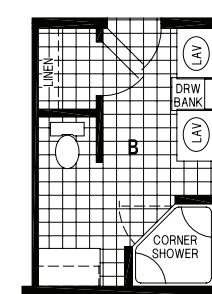

OPTION CORNER SHOWER BATH