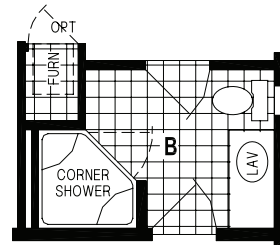

WEST RIDGE

SKYLINE HOMES OF McMinnville, OREGON

1200CT/4428

1,188 SQ. FT.
3 BEDROOM • 2 BATHS
CATHEDRAL THRU-OUT

OPTION SLIDING
GLASS DOOR

SKYLINE
BRINGING AMERICA HOME. BRINGING AMERICA FUN.
WWW.SKYLINEHOMES.COM