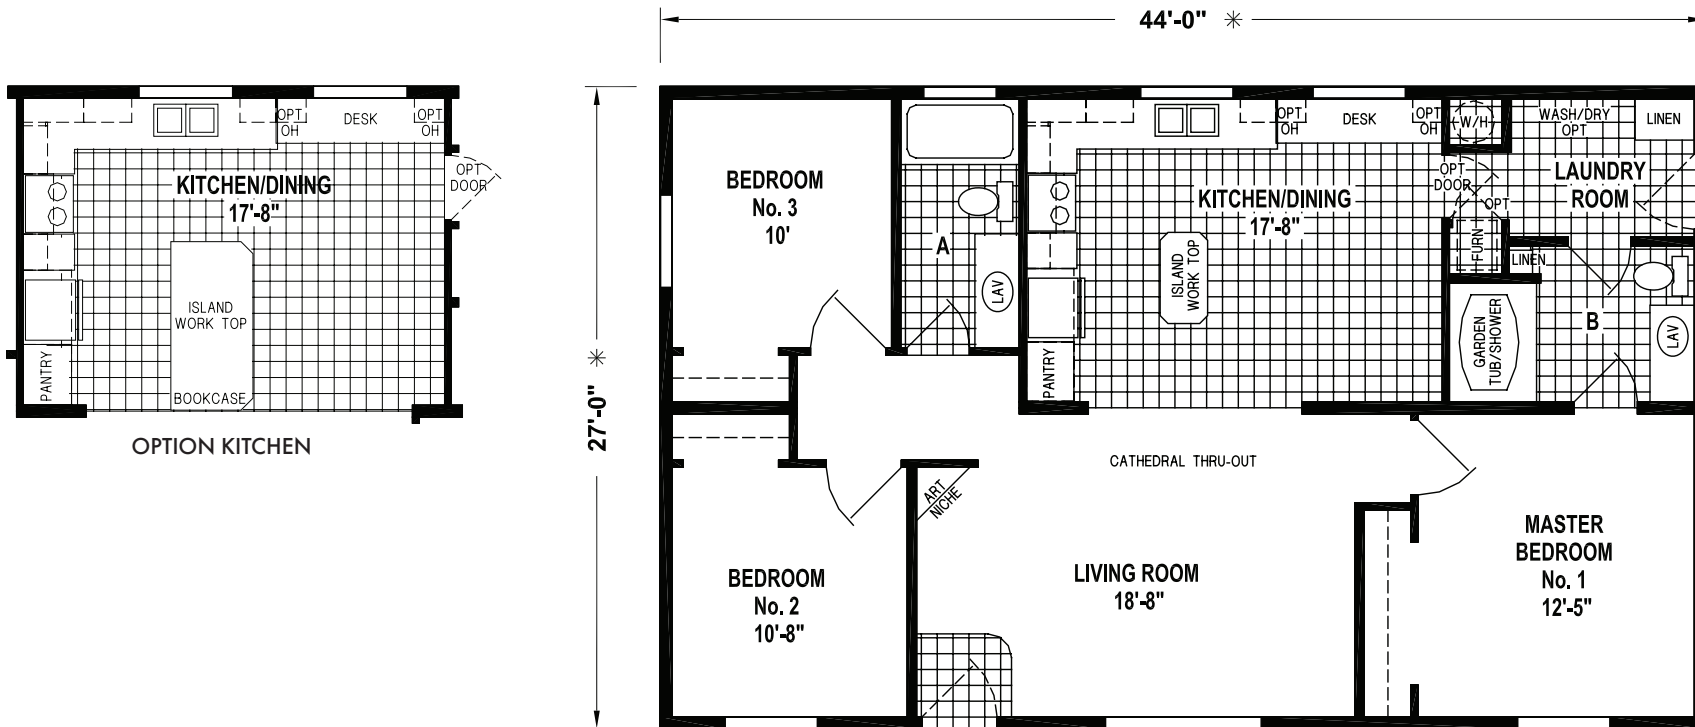

WEST RIDGE

SKYLINE HOMES OF McMinnville, OREGON

1200CT/4428

1,188 SQ. FT.
3 BEDROOM • 2 BATHS
CATHEDRAL THRU-OUT

OPTION SLIDING
GLASS DOOR

SKYLINE
BRINGING AMERICA HOME. BRINGING AMERICA FUN.
WWW.SKYLINEHOMES.COM