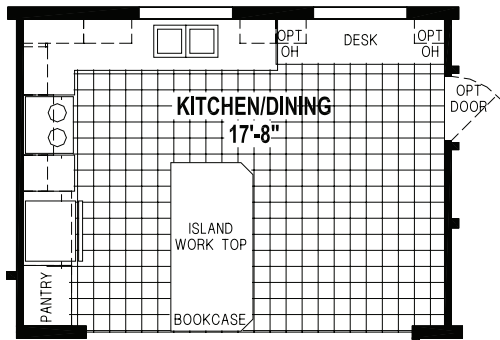

WEST RIDGE

SKYLINE HOMES OF McMinnville, OREGON

1200CT/4428

1,188 SQ. FT.
3 BEDROOM • 2 BATHS
CATHEDRAL THRU-OUT

OPTION SLIDING
GLASS DOOR

SKYLINE
BRINGING AMERICA HOME. BRINGING AMERICA FUN.
WWW.SKYLINEHOMES.COM