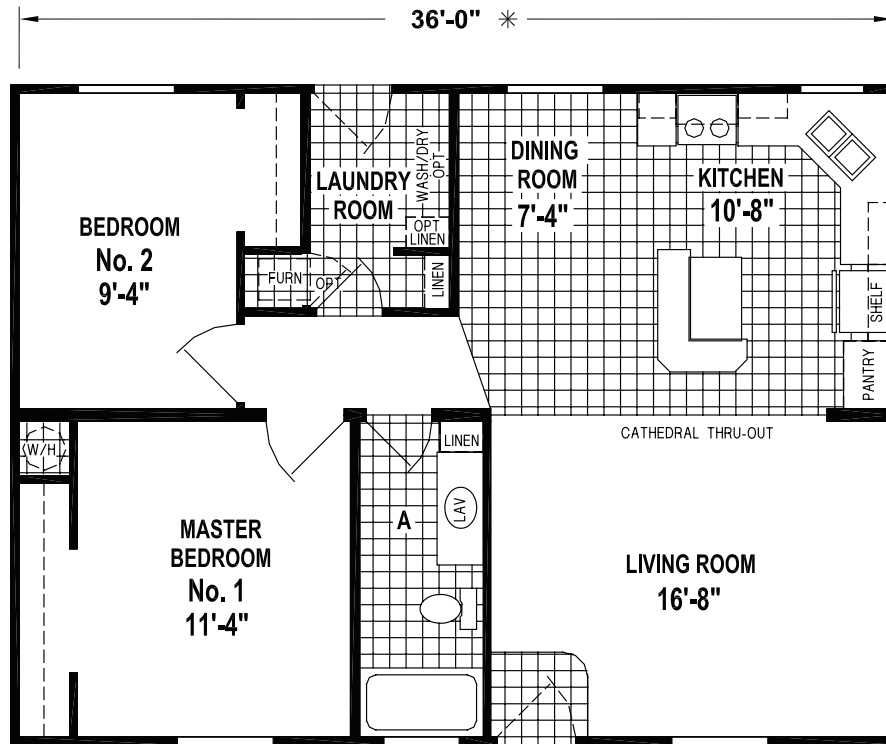

RAMADA VALUE

SKYLINE HOMES OF McMinnville, OREGON

9282CT/3628

OPTION SLIDING
GLASS DOOR

972 SQ. FT. • 2 BEDROOM • CATHEDRAL THRU-OUT

OPTION 60"
SHOWER

SKYLINE
BRINGING AMERICA HOME. BRINGING AMERICA FUN.
WWW.SKYLINEHOMES.COM