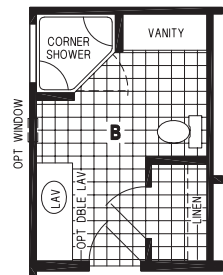

RAMADA VALUE

SKYLINE HOMES OF McMinnville, OREGON

9231CT/5628

OPTION SLIDING
GLASS DOOR

OPTION CORNER
SHOWER BATH

OPTION DELUXE
BATH

1,512 SQ. FT. • 4 BEDROOM • 2 BATH • CATHEDRAL THRU-OUT

ALTERNATE DOOR
LOCATION