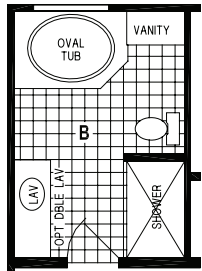

RAMADA VALUE

SKYLINE HOMES OF McMinnville, OREGON

9231CT/5628

OPTION SLIDING
GLASS DOOR

OPTION CORNER
SHOWER BATH

OPTION DELUXE
BATH

1,512 SQ. FT. • 4 BEDROOM • 2 BATH • CATHEDRAL THRU-OUT

ALTERNATE DOOR
LOCATION