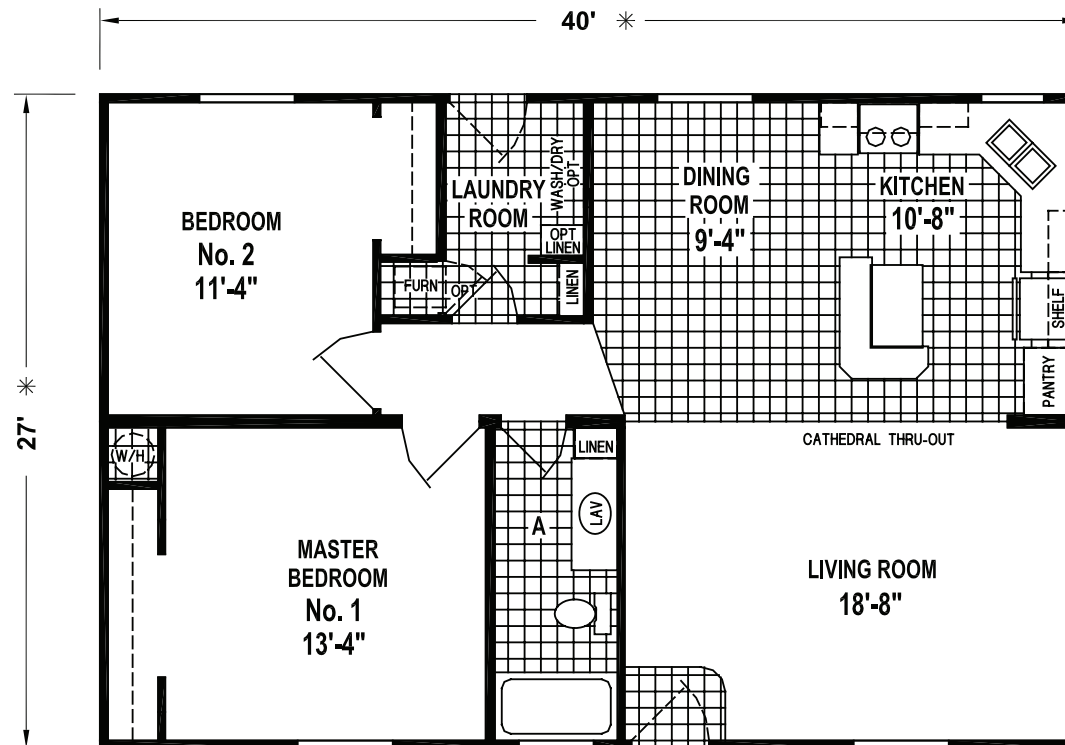

RAMADA VALUE

SKYLINE HOMES OF McMinnville, OREGON

9217CT/4028

OPTION SLIDING
GLASS DOOR

1,080 SQ. FT. • 2 BEDROOM • 2 BATH • CATHEDRAL THRU-OUT

OPTION 60"
SHOWER

SKYLINE
BRINGING AMERICA HOME. BRINGING AMERICA FUN.
WWW.SKYLINEHOMES.COM