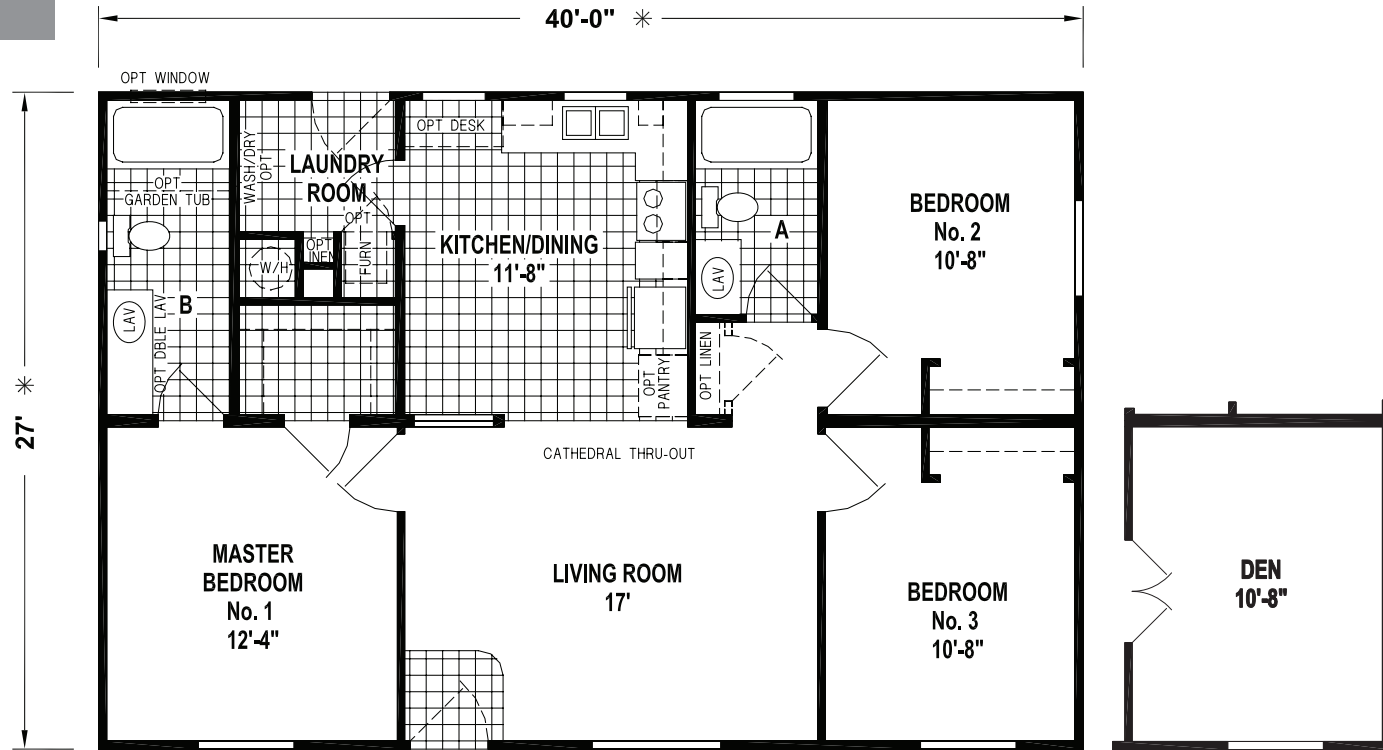

# RAMADA VALUE

SKYLINE HOMES OF McMinnville, OREGON

9200CT/4028

1,080 SQ. FT. • 3 BEDROOM • 2 BATH • CATHEDRAL THRU-OUT

OPTION DEN

ALTERNATE DOOR LOCATION

**SKYLINE**  
BRINGING AMERICA HOME. BRINGING AMERICA FUN.  
WWW.SKYLINEHOMES.COM