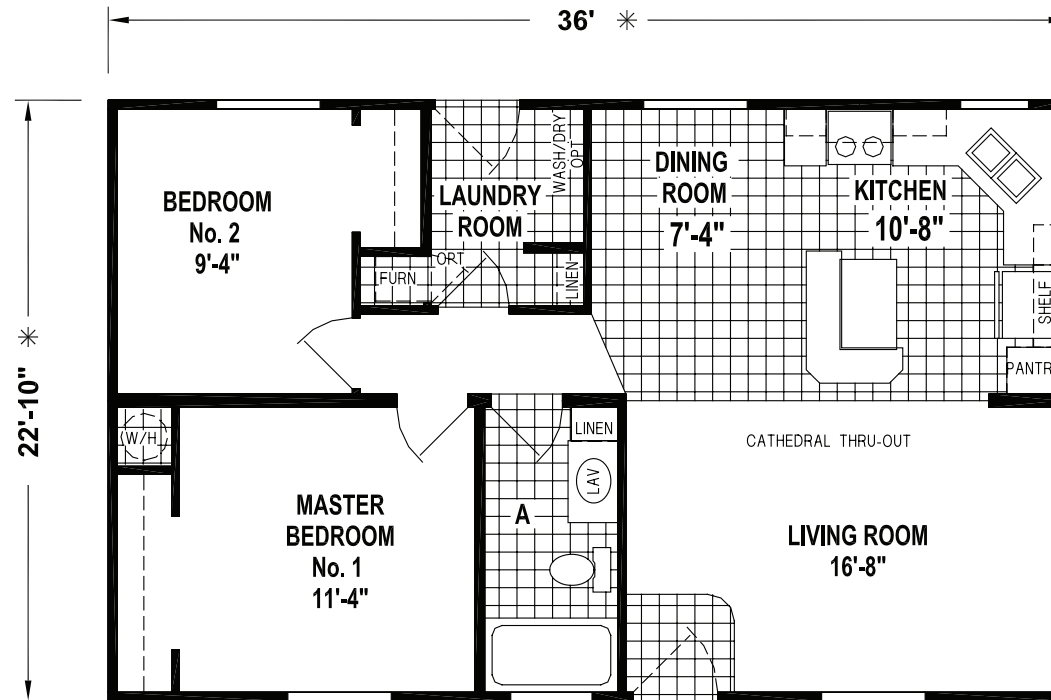

# RAMADA VALUE

SKYLINE HOMES OF McMinnville, OREGON

9082CT/3624

OPTION SLIDING  
GLASS DOOR

822 SQ. FT. • 2 BEDROOM • CATHEDRAL THRU-OUT

**SKYLINE**  
BRINGING AMERICA HOME. BRINGING AMERICA FUN.  
WWW.SKYLINEHOMES.COM