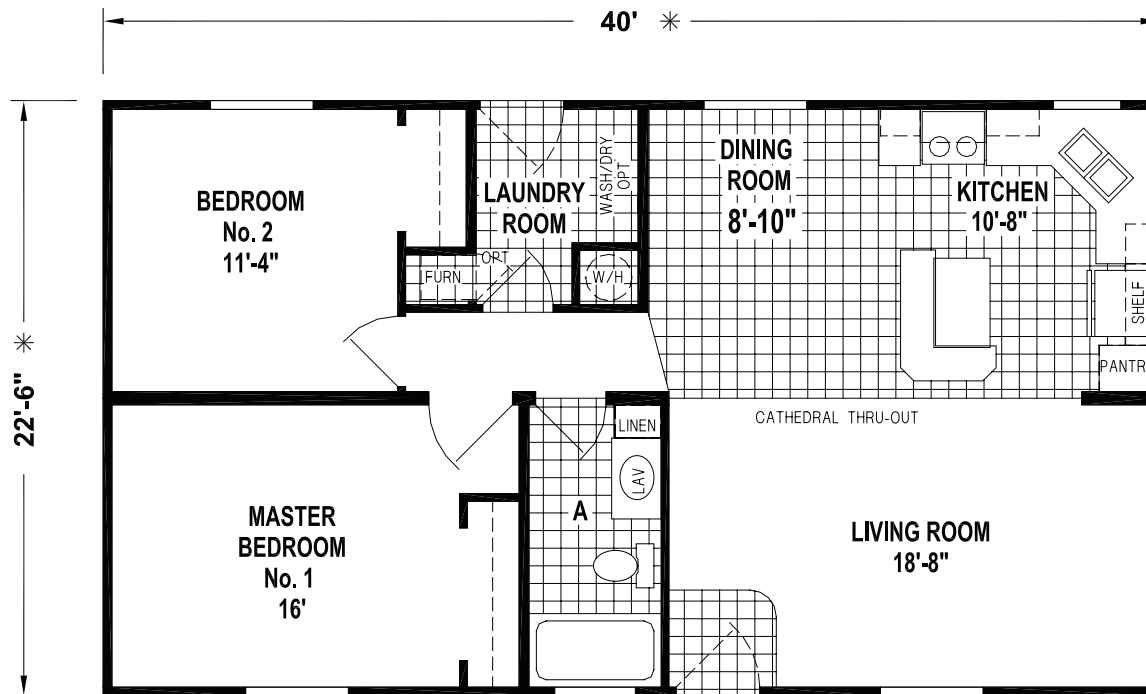

# RAMADA VALUE

SKYLINE HOMES OF McMinnville, OREGON

9017CT/4024

OPTION SLIDING  
GLASS DOOR

900 SQ. FT. • 2 BEDROOM • CATHEDRAL THRU-OUT

**SKYLINE**  
BRINGING AMERICA HOME. BRINGING AMERICA FUN.  
WWW.SKYLINEHOMES.COM

OPTION 60"  
SHOWER

FULL  
WARRANTY  
**15**  
MONTH  
NOT PARTIAL  
NOT LIMITED