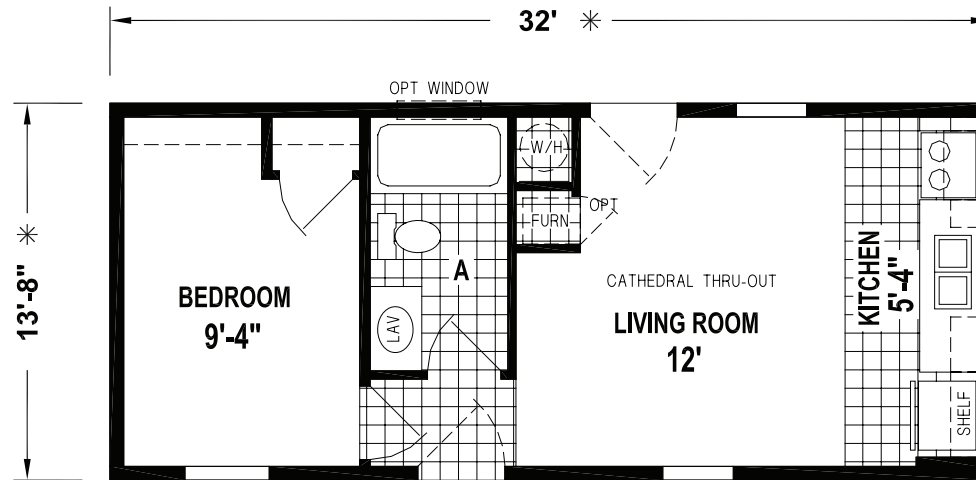

# RAMADA VALUE

SKYLINE HOMES OF McMinnville, OREGON

7950CTB/3214

OPTION  
WASH/DRY

OPTION  
60" SHOWER

437 SQ. FT. • 1 BEDROOM • CATHEDRAL THRU-OUT

**SKYLINE**  
BRINGING AMERICA HOME. BRINGING AMERICA FUN.  
WWW.SKYLINEHOMES.COM