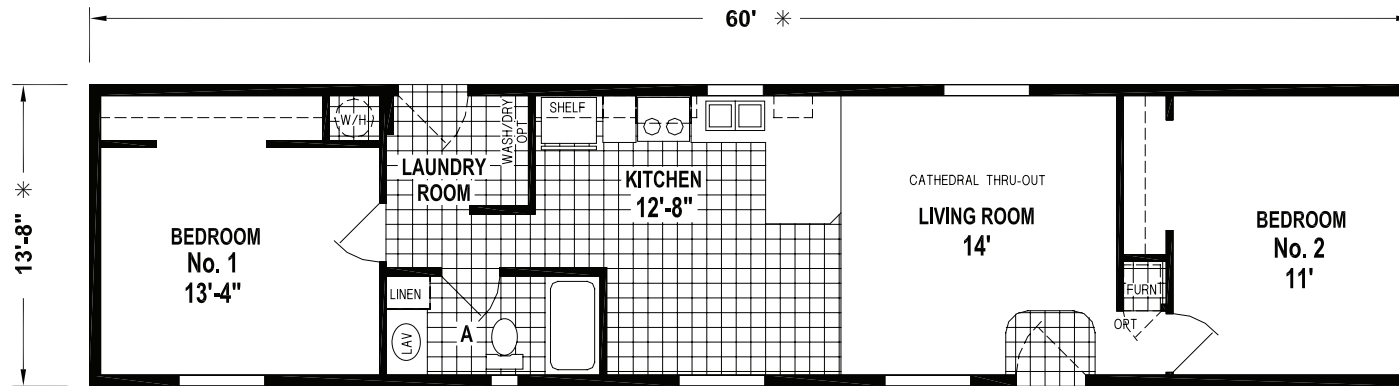

RAMADA VALUE

SKYLINE HOMES OF McMinnville, OREGON

7942CTB/6014

820 SQ. FT. • 2 BEDROOM • CATHEDRAL THRU-OUT

OPTION 54" SHOWER

OPTION HALF BATH

SKYLINE
BRINGING AMERICA HOME. BRINGING AMERICA FUN.
WWW.SKYLINEHOMES.COM