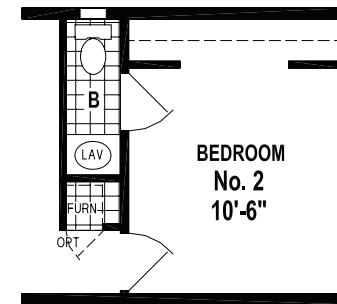

RAMADA VALUE

SKYLINE HOMES OF McMinnville, OREGON

7942CTB/6014

820 SQ. FT. • 2 BEDROOM • CATHEDRAL THRU-OUT

OPTION 54" SHOWER

OPTION HALF BATH

SKYLINE
BRINGING AMERICA HOME. BRINGING AMERICA FUN.
WWW.SKYLINEHOMES.COM