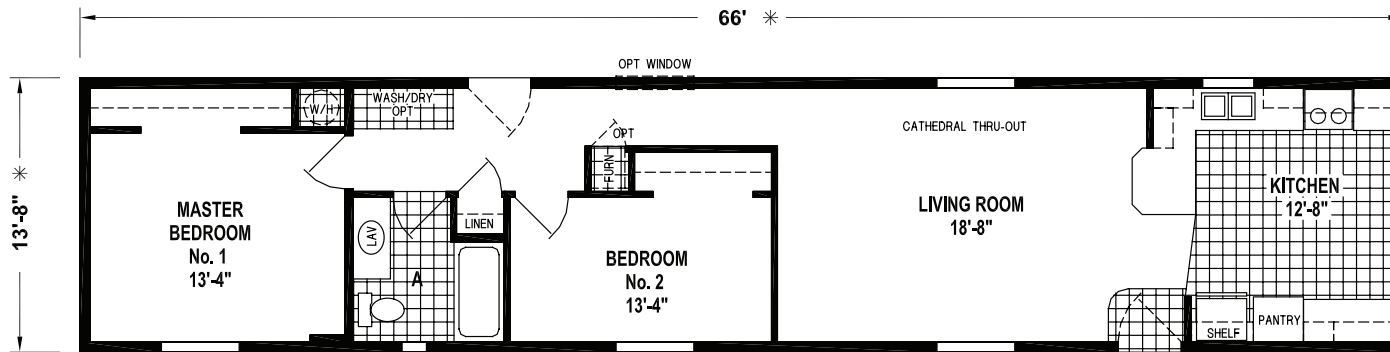

RAMADA VALUE

SKYLINE HOMES OF McMinnville, OREGON

7931CTB/6614

916 SQ. FT. • 2 BEDROOM • CATHEDRAL THRU-OUT

OPTION CORNER SHOWER BATH

OPTION SLIDING GLASS DOOR

SKYLINE
BRINGING AMERICA HOME. BRINGING AMERICA FUN.
WWW.SKYLINEHOMES.COM