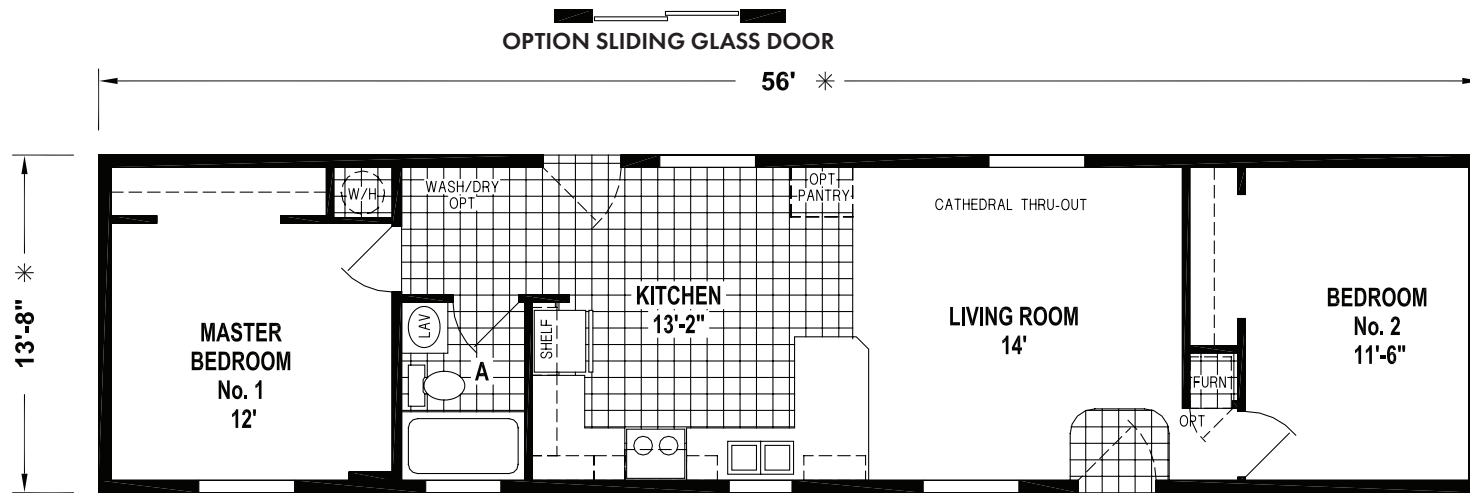

RAMADA VALUE

SKYLINE HOMES OF McMinnville, OREGON

7915CTB/5614

775 SQ. FT. • 2 BEDROOM • CATHEDRAL THRU-OUT

SKYLINE
BRINGING AMERICA HOME. BRINGING AMERICA FUN.
WWW.SKYLINEHOMES.COM

FULL
WARRANTY
15
MONTH
NOT PARTIAL
NOT LIMITED