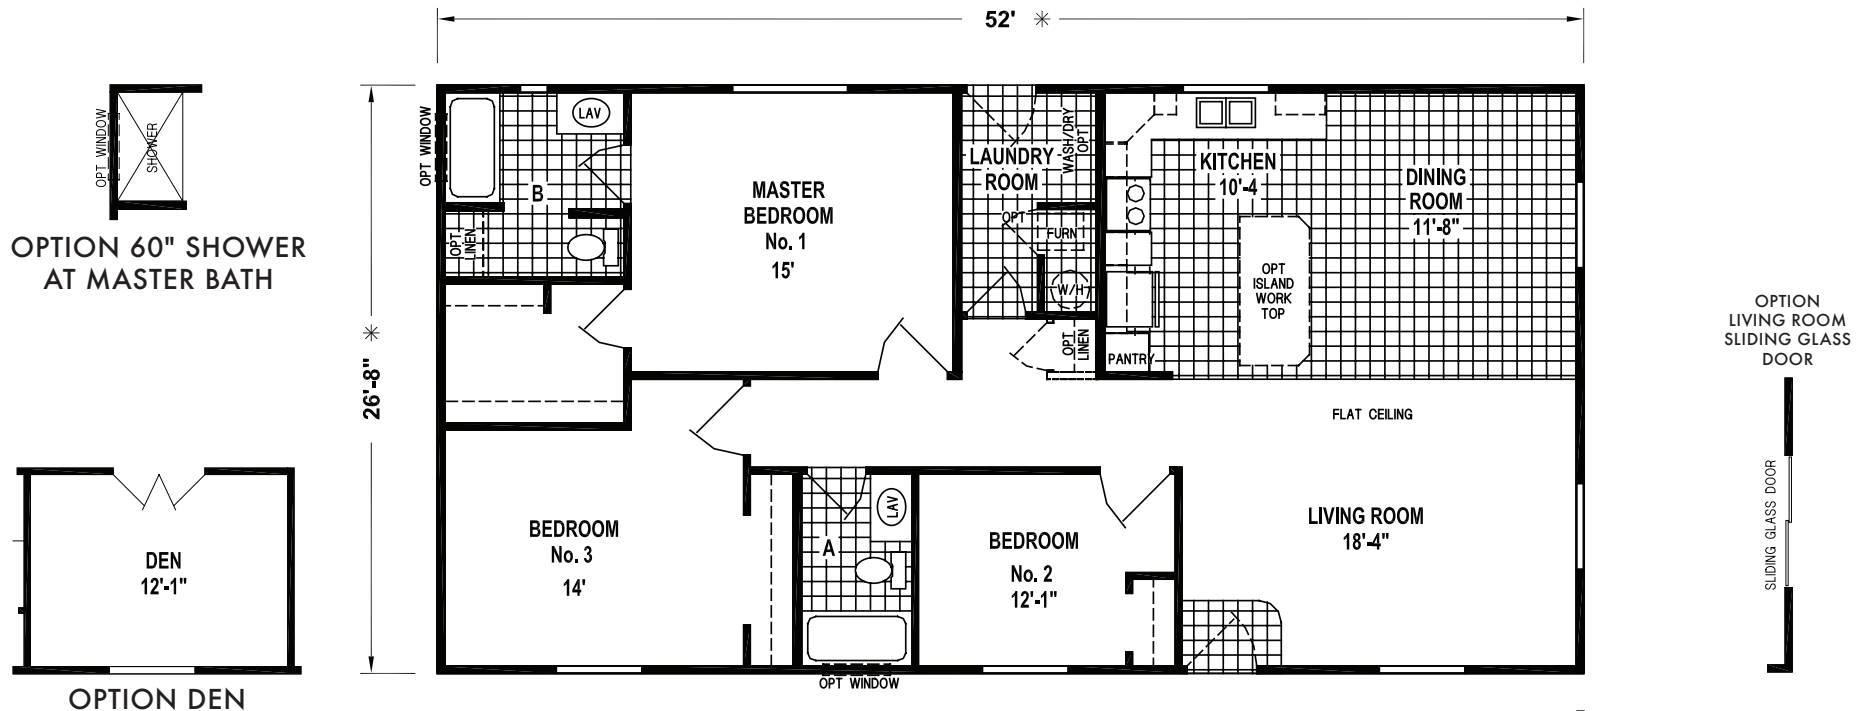

Arlington

SKYLINE HOMES OF McMINNVILLE, OREGON

G560/5228

1,386 SQ. FT. • 3 BEDROOM • 2 BATHS

OPTION SLIDING GLASS DOOR

SKYLINE
BRINGING AMERICA HOME. BRINGING AMERICA FUN.
WWW.SKYLINEHOMES.COM