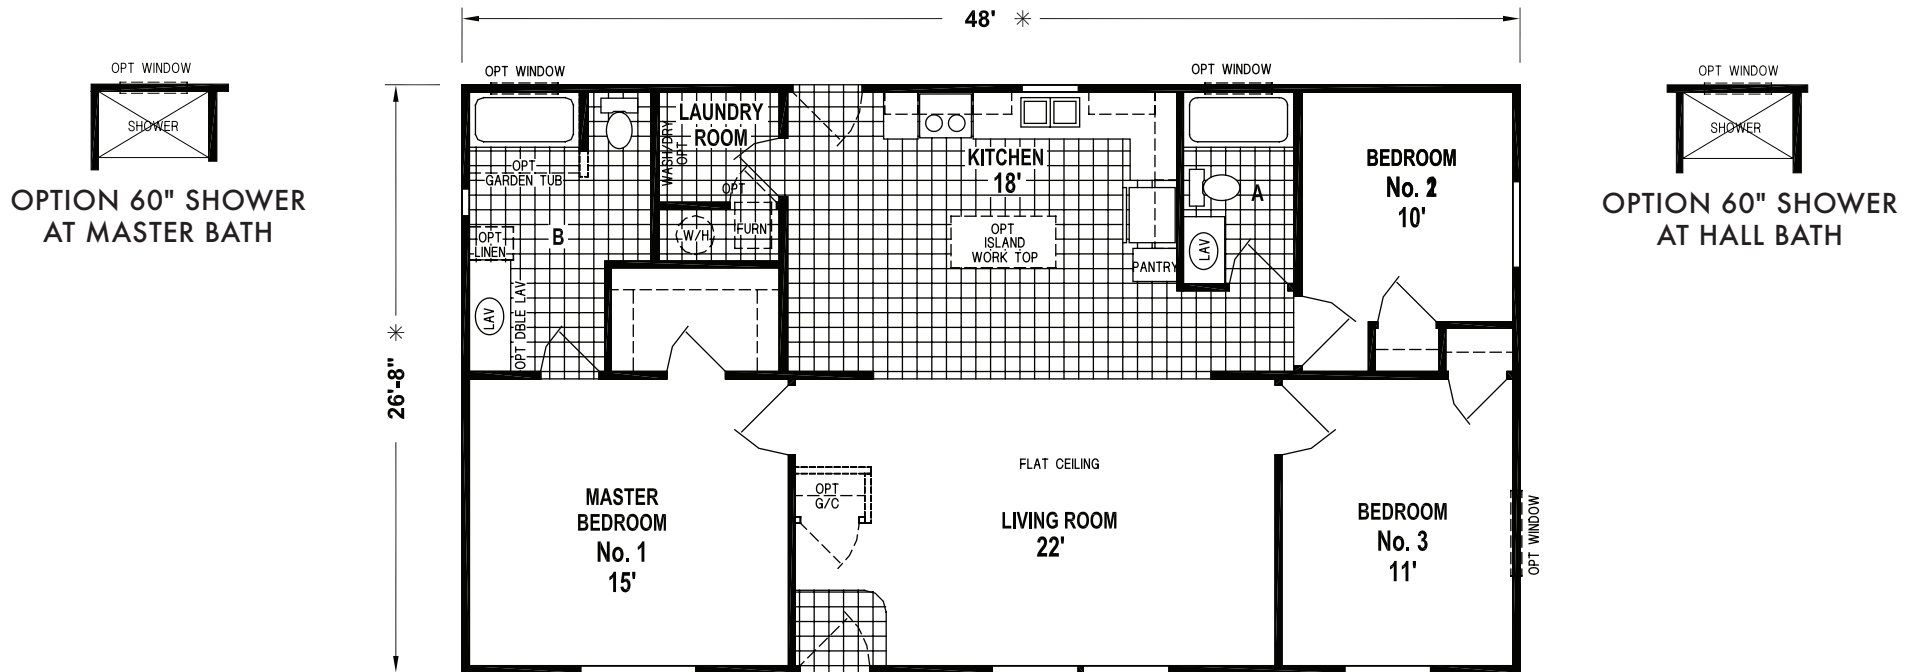

# Arlington

SKYLINE HOMES OF McMINNVILLE, OREGON

G547/4828

1,280 SQ. FT. • 3 BEDROOM • 2 BATHS

OPTION 60" SHOWER  
AT MASTER BATH

OPTION 60" SHOWER  
AT HALL BATH

**SKYLINE**  
BRINGING AMERICA HOME. BRINGING AMERICA FUN.  
WWW.SKYLINEHOMES.COM