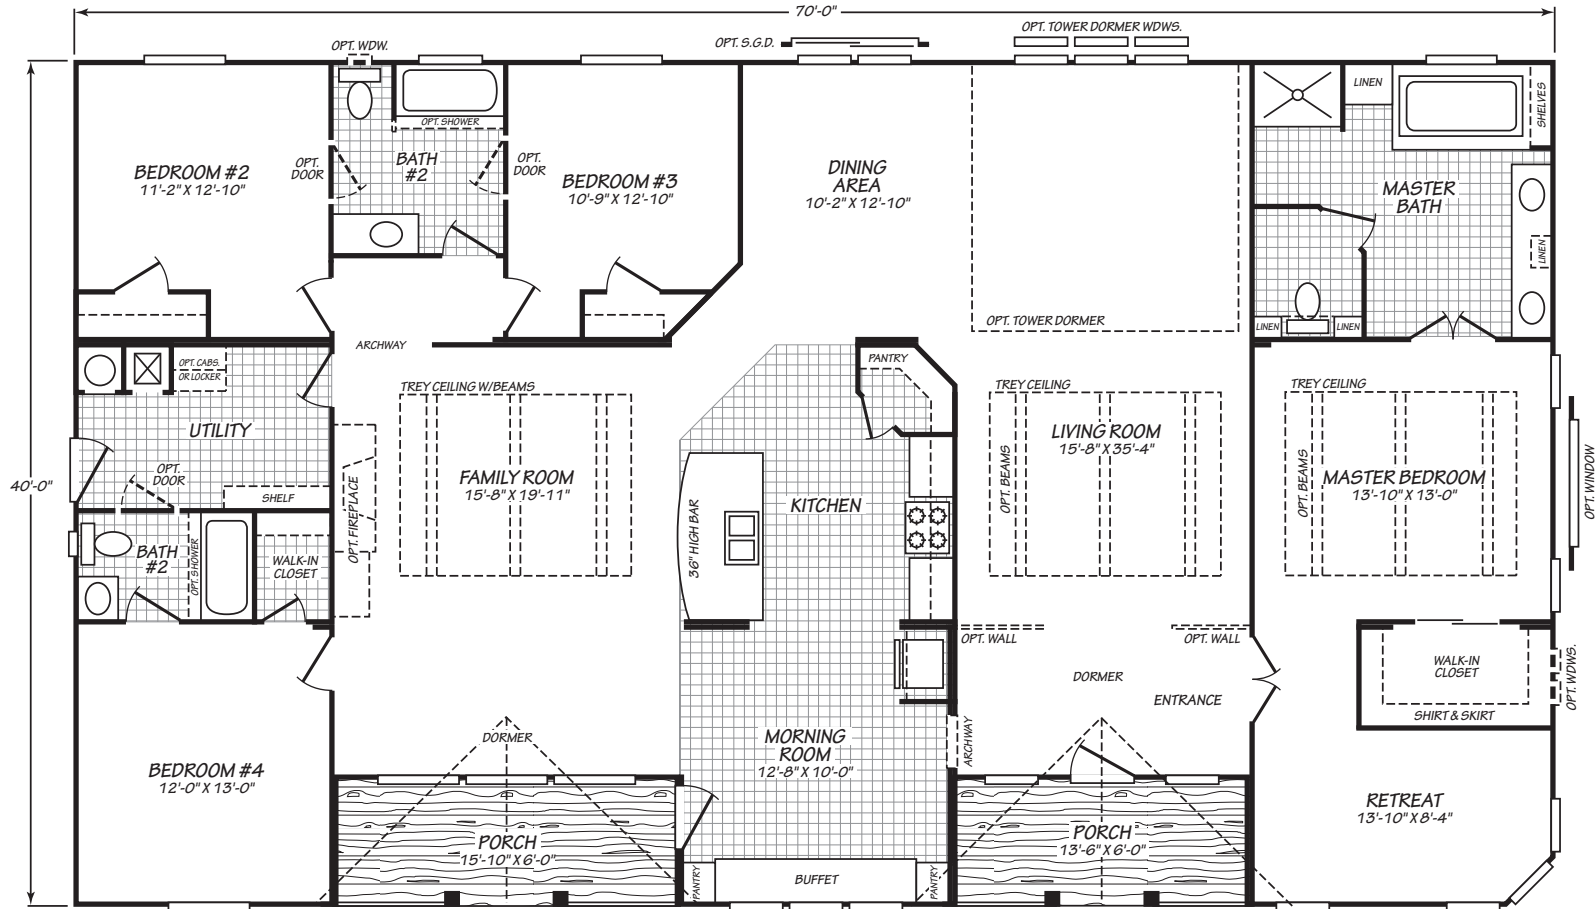

WINGATE

4 Bedroom • 3 Bath • 2,620 Square Feet

©2017 FLEETWOOD HOMES INC. ALL RIGHTS RESERVED

Important: Because we continually update and modify our products, it is important for you to know that our brochures and literature are for illustrative purposes only. **ILLUSTRATIONS MAY SHOW OPTIONAL FEATURES.** All information contained herein may vary from the actual home we build. Dimensions are nominal length and width measurements are from exterior wall to exterior wall. We reserve the right to make changes at any time, without notice or obligation, in prices, colors, materials, specifications, features and models. Please check with your retailer for specific information about the home you select.