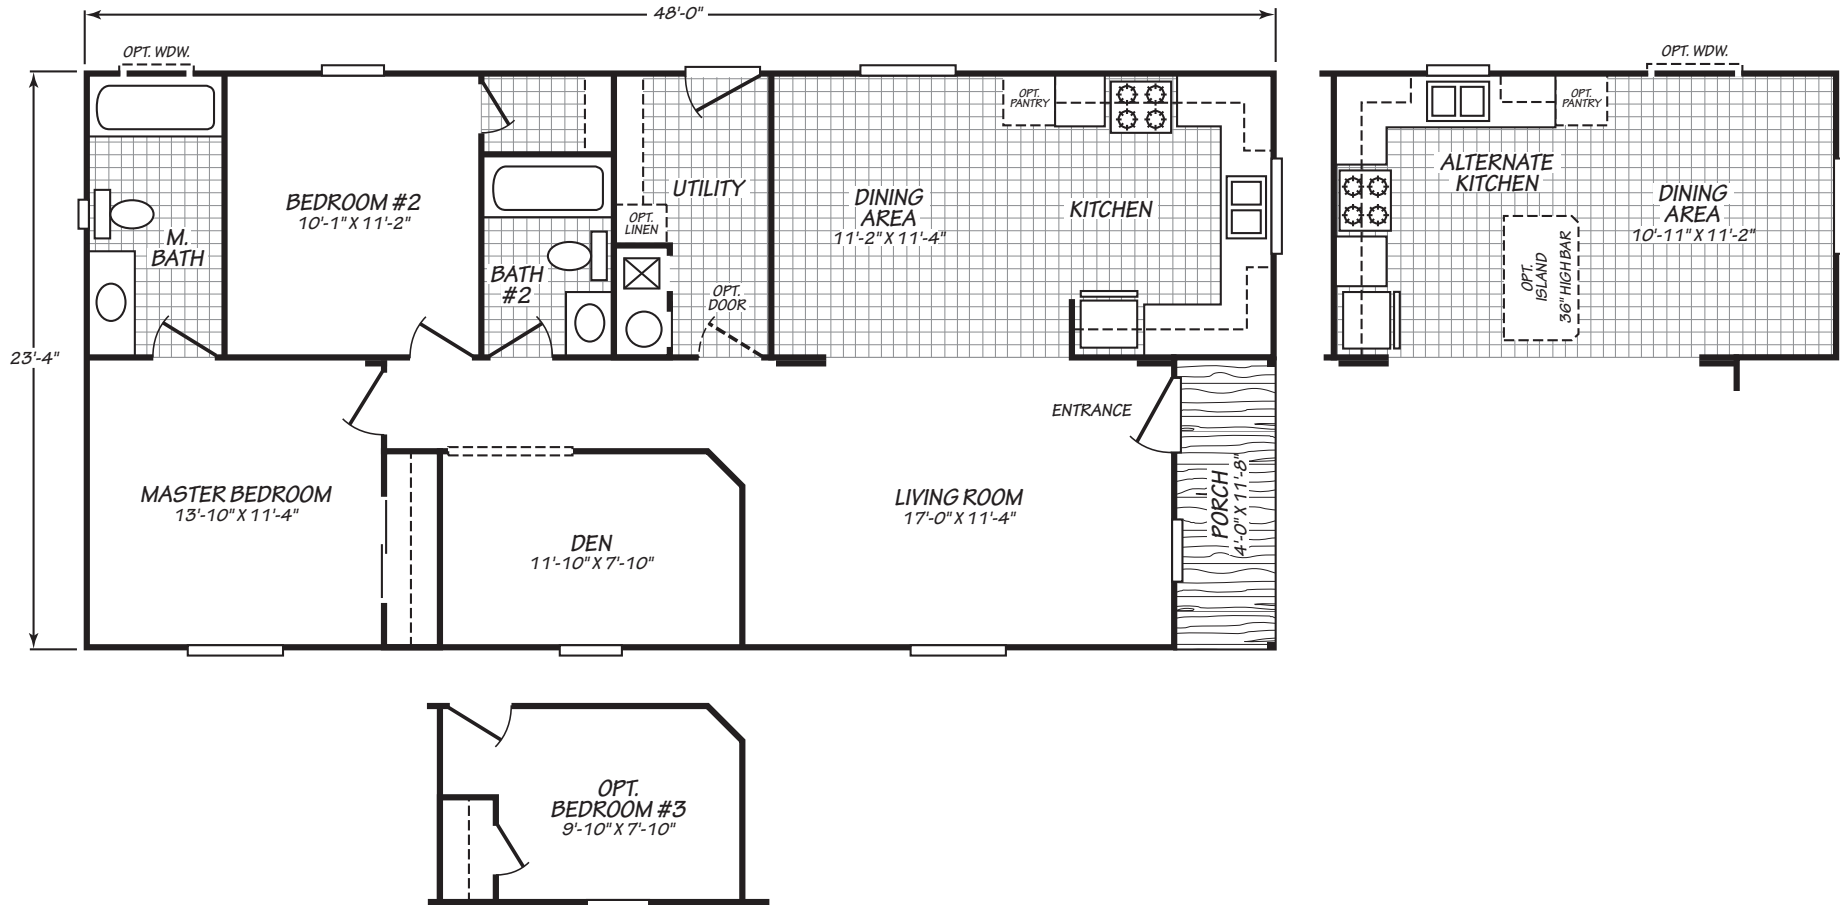

## MODEL 24482V

2 Bedroom • 2 Bath • 1,119 Square Feet

Important: Because we continually update and modify our products, it is important for you to know that our brochures and literature are for illustrative purposes only. **ILLUSTRATIONS MAY SHOW OPTIONAL FEATURES.** All information contained herein may vary from the actual home we build. Dimensions are nominal length and width measurements are from exterior wall to exterior wall. We reserve the right to make changes at any time, without notice or obligation, in prices, colors, materials, specifications, features and models. Please check with your retailer for specific information about the home you select.