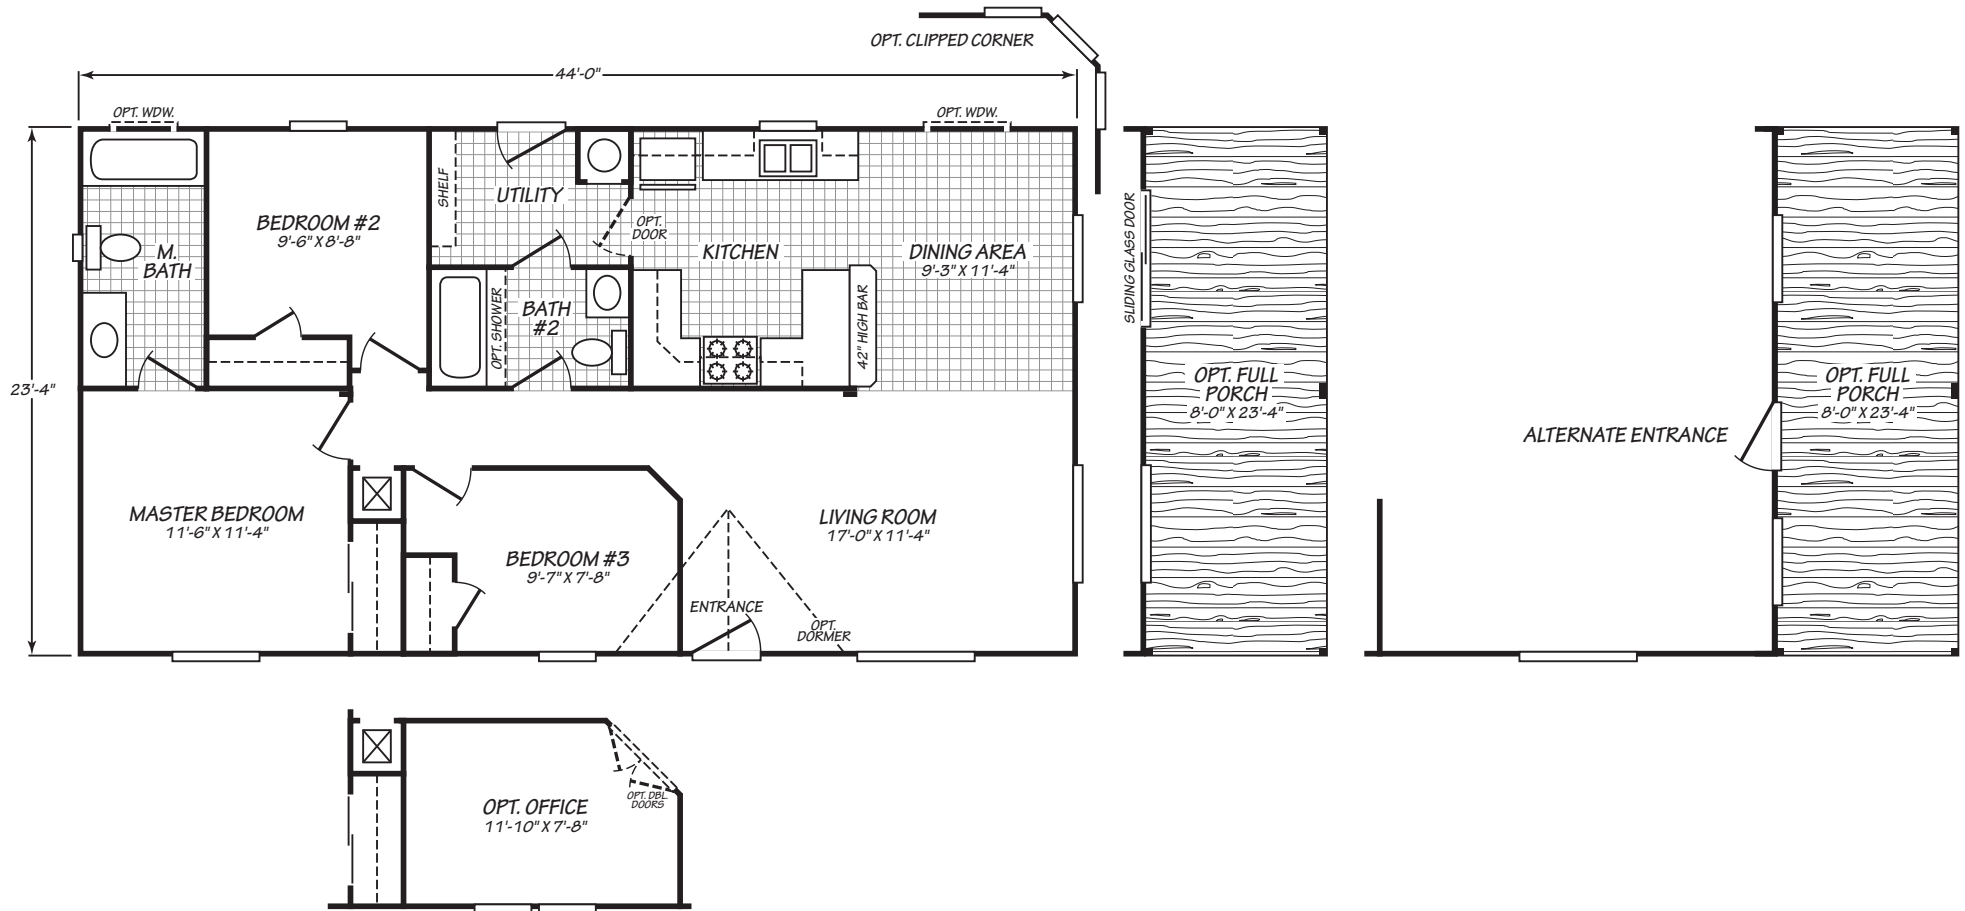

WESTON SUPER VALUE

MODEL 24443V

3 Bedroom • 2 Bath • 1,026 Square Feet

©2017 FLEETWOOD HOMES INC. ALL RIGHTS RESERVED

Important: Because we continually update and modify our products, it is important for you to know that our brochures and literature are for illustrative purposes only. **ILLUSTRATIONS MAY SHOW OPTIONAL FEATURES.** All information contained herein may vary from the actual home we build. Dimensions are nominal length and width measurements are from exterior wall to exterior wall. We reserve the right to make changes at any time, without notice or obligation, in prices, colors, materials, specifications, features and models. Please check with your retailer for specific information about the home you select.