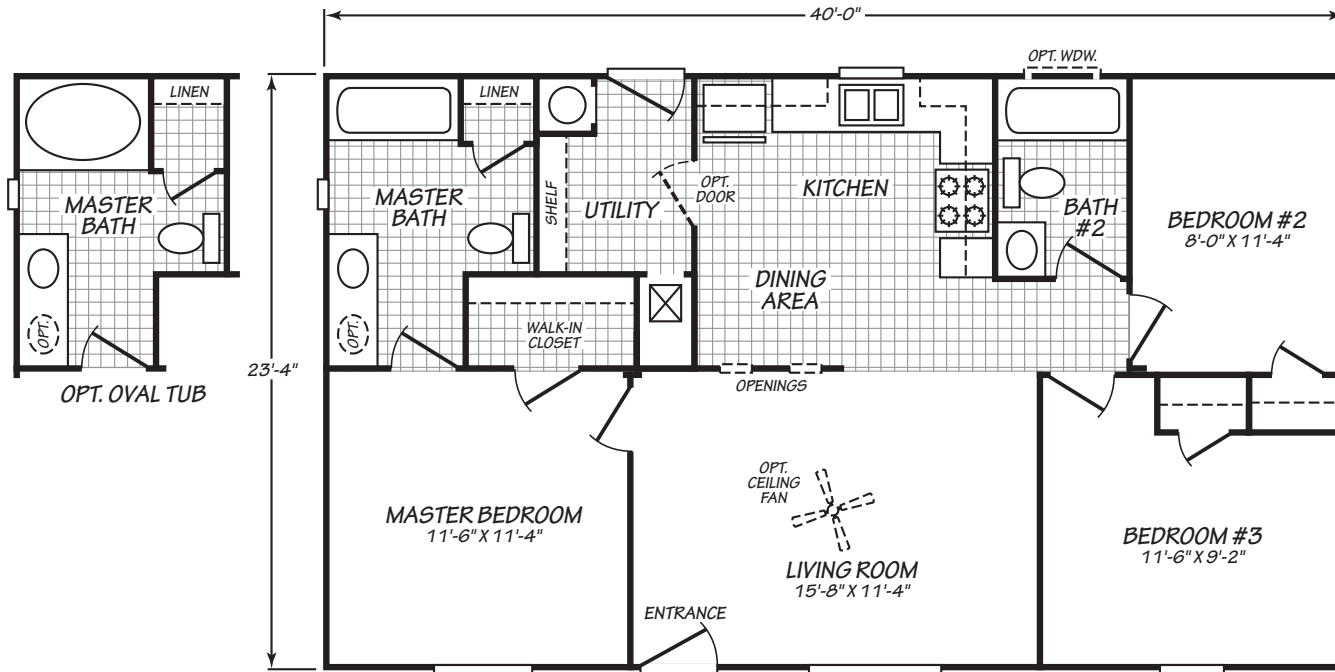

WESTON SUPER VALUE

MODEL 24403V

3 Bedroom • 2 Bath • 933 Square Feet

©2017 FLEETWOOD HOMES INC. ALL RIGHTS RESERVED

Important: Because we continually update and modify our products, it is important for you to know that our brochures and literature are for illustrative purposes only. **ILLUSTRATIONS MAY SHOW OPTIONAL FEATURES.** All information contained herein may vary from the actual home we build. Dimensions are nominal length and width measurements are from exterior wall to exterior wall. We reserve the right to make changes at any time, without notice or obligation, in prices, colors, materials, specifications, features and models. Please check with your retailer for specific information about the home you select.