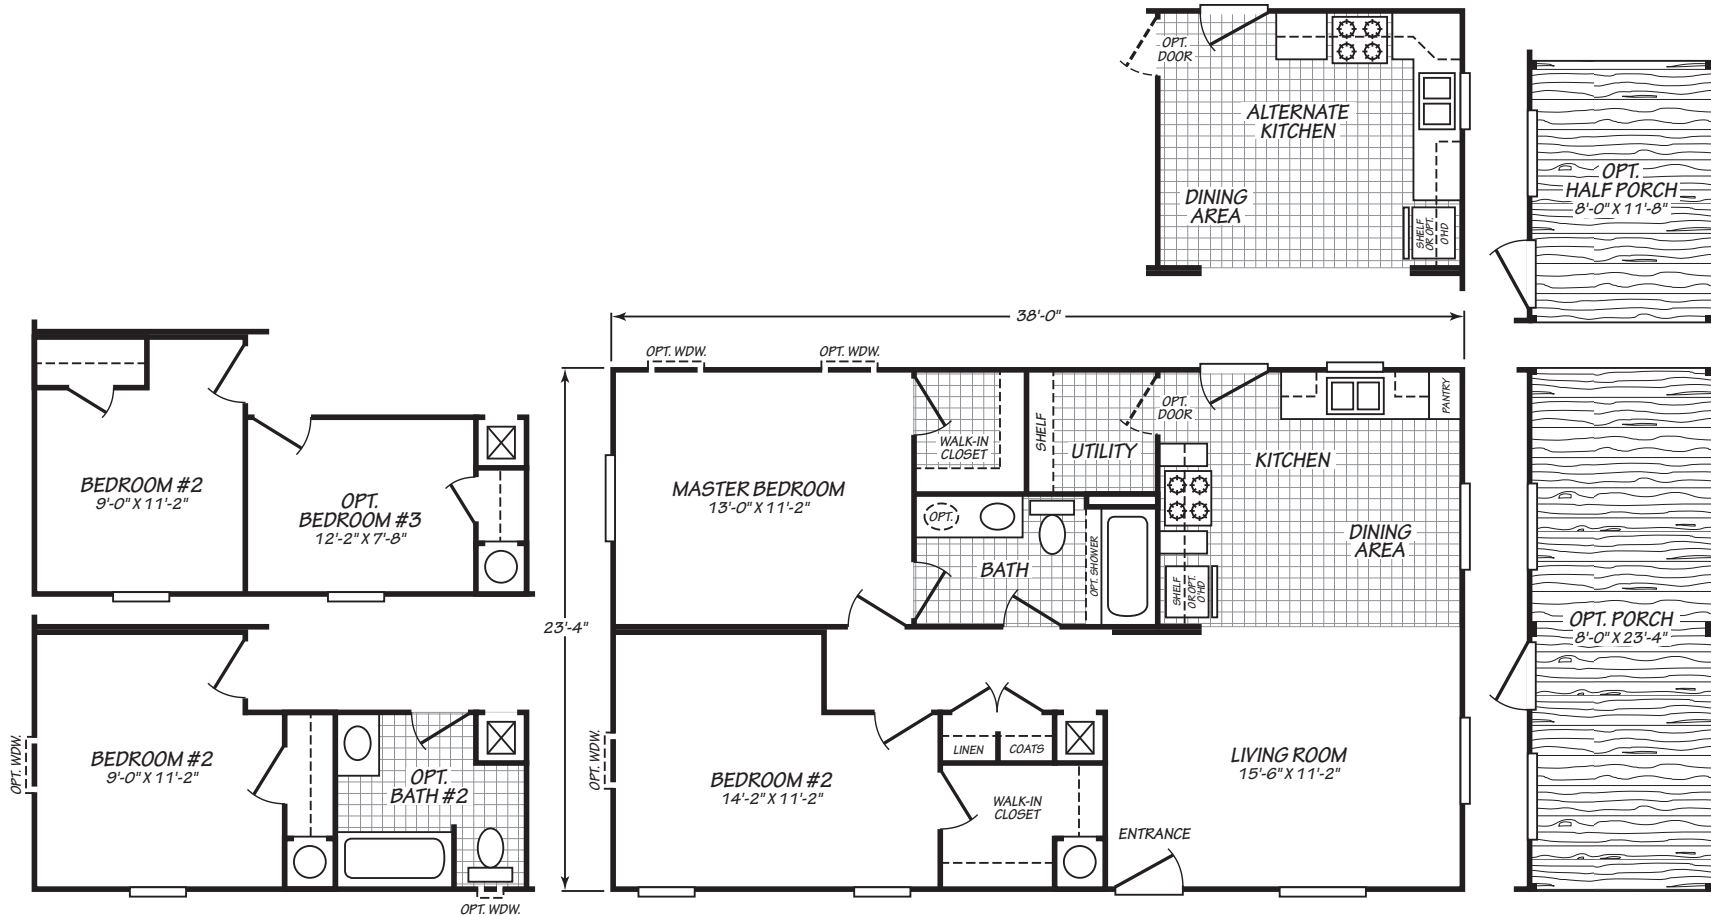

## MODEL 24382V

2 Bedroom • 1 Bath • 886 Square Feet

Important: Because we continually update and modify our products, it is important for you to know that our brochures and literature are for illustrative purposes only. **ILLUSTRATIONS MAY SHOW OPTIONAL FEATURES.** All information contained herein may vary from the actual home we build. Dimensions are nominal length and width measurements are from exterior wall to exterior wall. We reserve the right to make changes at any time, without notice or obligation, in prices, colors, materials, specifications, features and models. Please check with your retailer for specific information about the home you select.