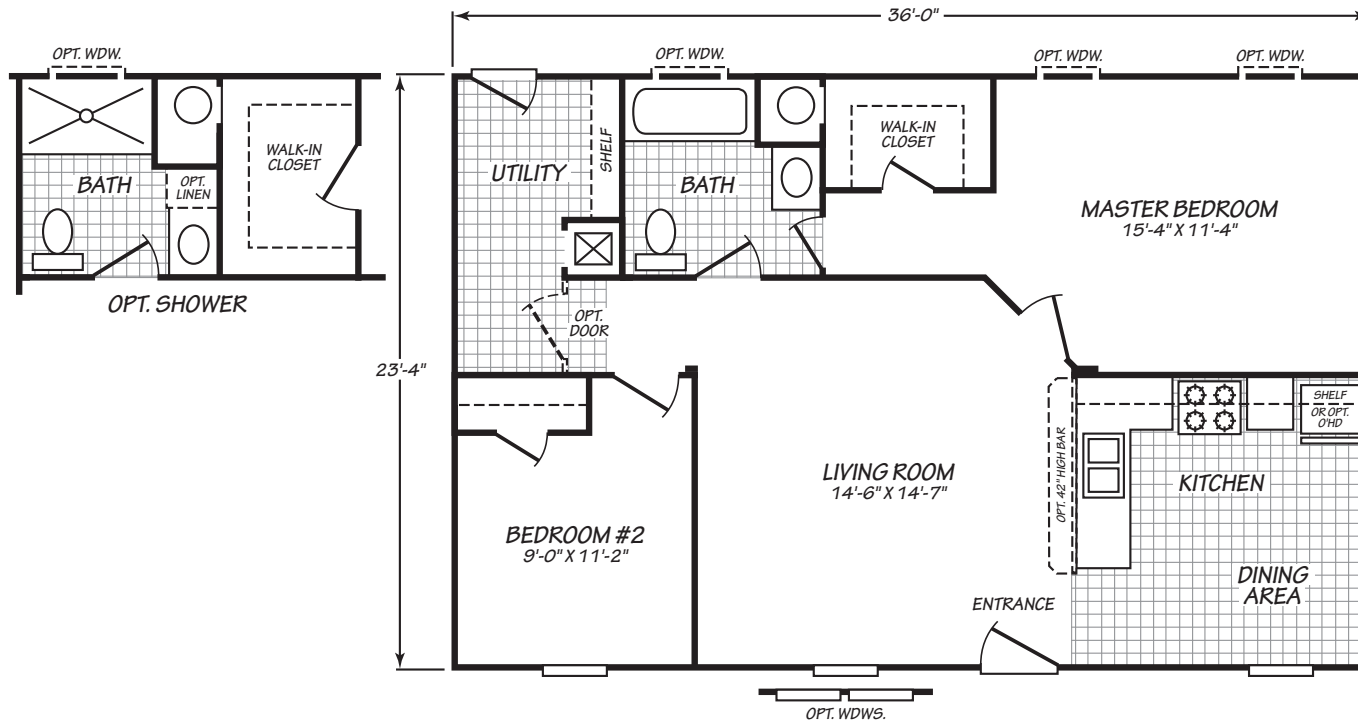

WESTON SUPER VALUE

MODEL 24362V

2 Bedroom • 1 Bath • 839 Square Feet

©2017 FLEETWOOD HOMES INC. ALL RIGHTS RESERVED

Important: Because we continually update and modify our products, it is important for you to know that our brochures and literature are for illustrative purposes only. **ILLUSTRATIONS MAY SHOW OPTIONAL FEATURES.** All information contained herein may vary from the actual home we build. Dimensions are nominal length and width measurements are from exterior wall to exterior wall. We reserve the right to make changes at any time, without notice or obligation, in prices, colors, materials, specifications, features and models. Please check with your retailer for specific information about the home you select.