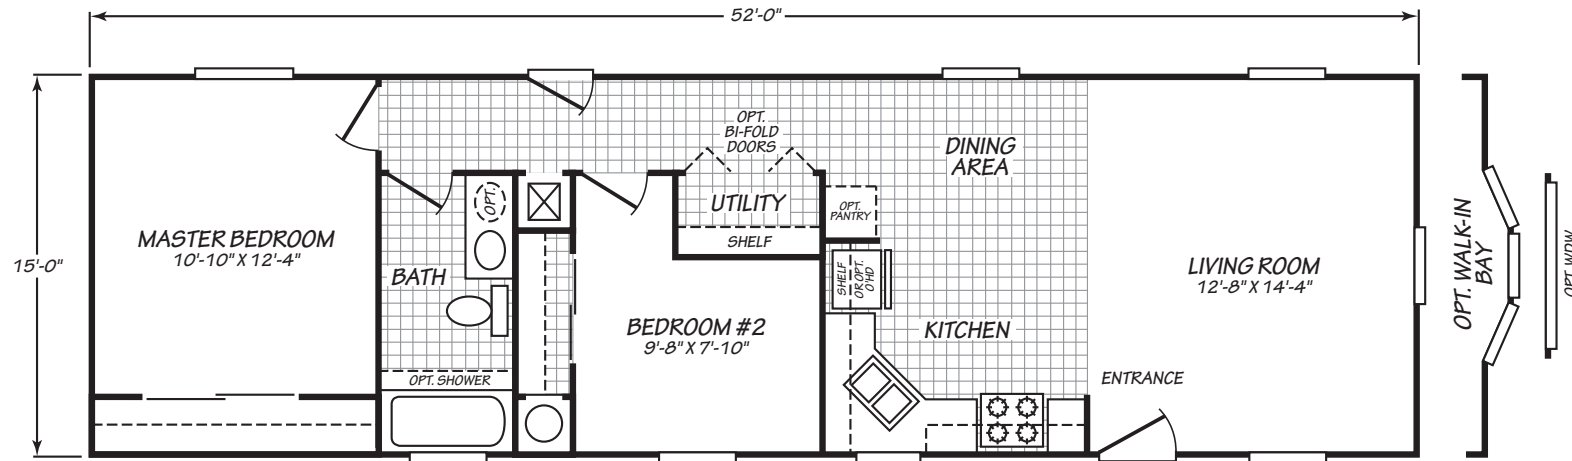

WESTON SUPER VALUE

MODEL 15522V

2 Bedroom • 1 Bath • 780 Square Feet

©2016 FLEETWOOD HOMES INC. ALL RIGHTS RESERVED

Important: Because we continually update and modify our products, it is important for you to know that our brochures and literature are for illustrative purposes only. **ILLUSTRATIONS MAY SHOW OPTIONAL FEATURES.** All information contained herein may vary from the actual home we build. Dimensions are nominal length and width measurements are from exterior wall to exterior wall. We reserve the right to make changes at any time, without notice or obligation, in prices, colors, materials, specifications, features and models. Please check with your retailer for specific information about the home you select.