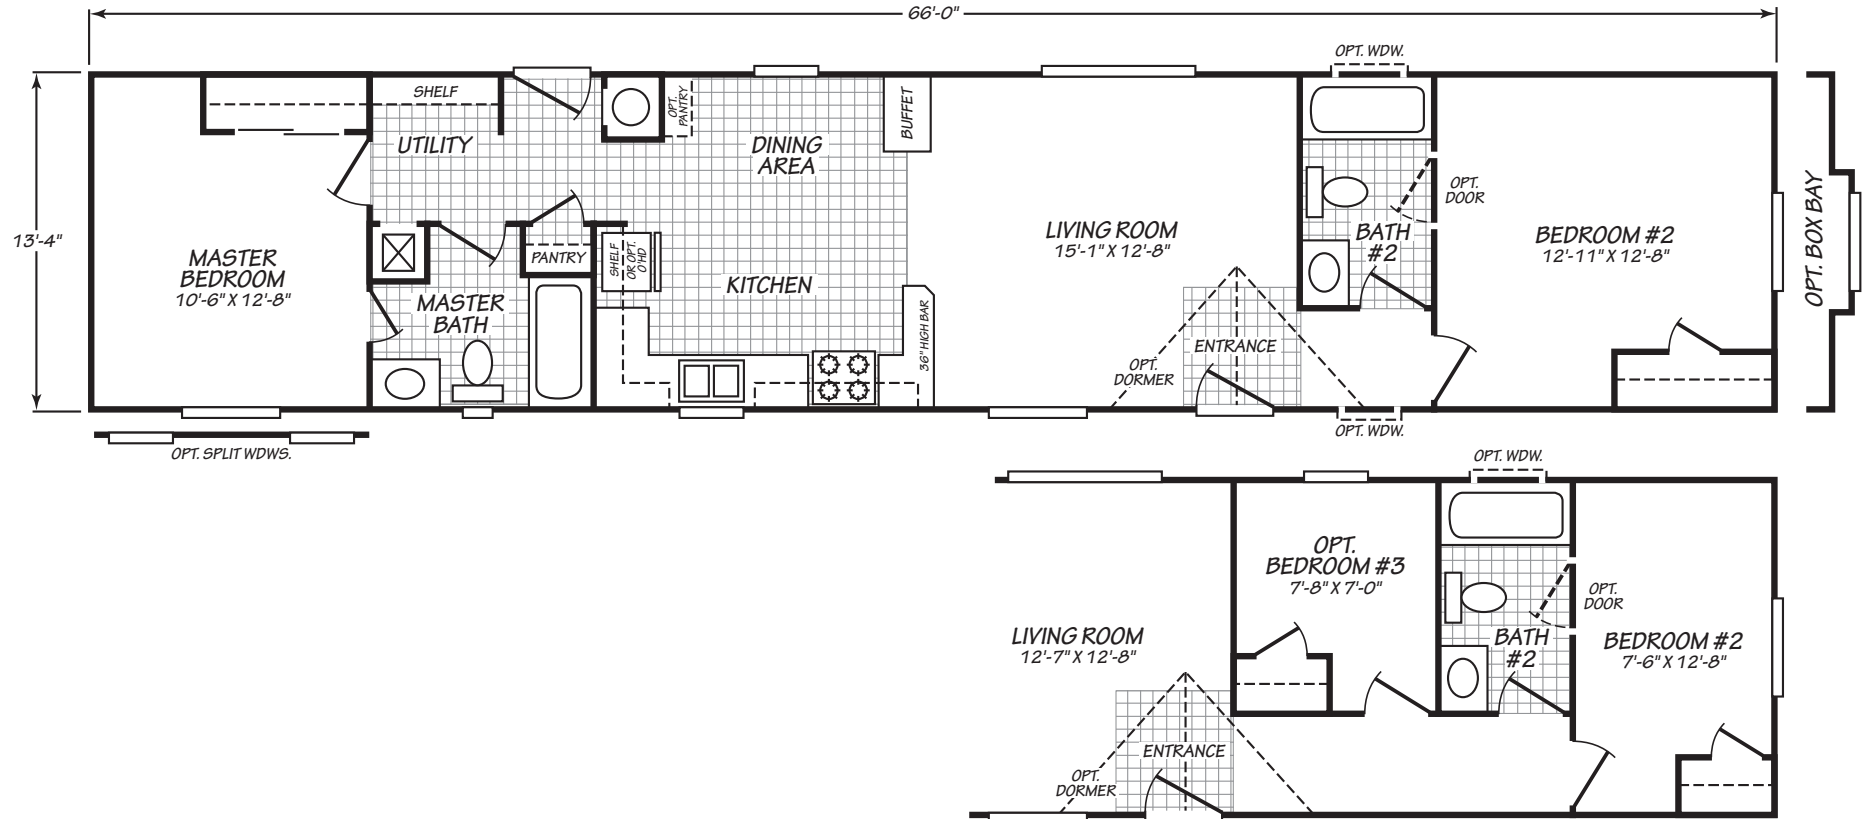

WESTON SUPER VALUE

MODEL 14662V

2 Bedroom • 2 Bath • 901 Square Feet

Important: Because we continually update and modify our products, it is important for you to know that our brochures and literature are for illustrative purposes only. **ILLUSTRATIONS MAY SHOW OPTIONAL FEATURES.** All information contained herein may vary from the actual home we build. Dimensions are nominal length and width measurements are from exterior wall to exterior wall. We reserve the right to make changes at any time, without notice or obligation, in prices, colors, materials, specifications, features and models. Please check with your retailer for specific information about the home you select.