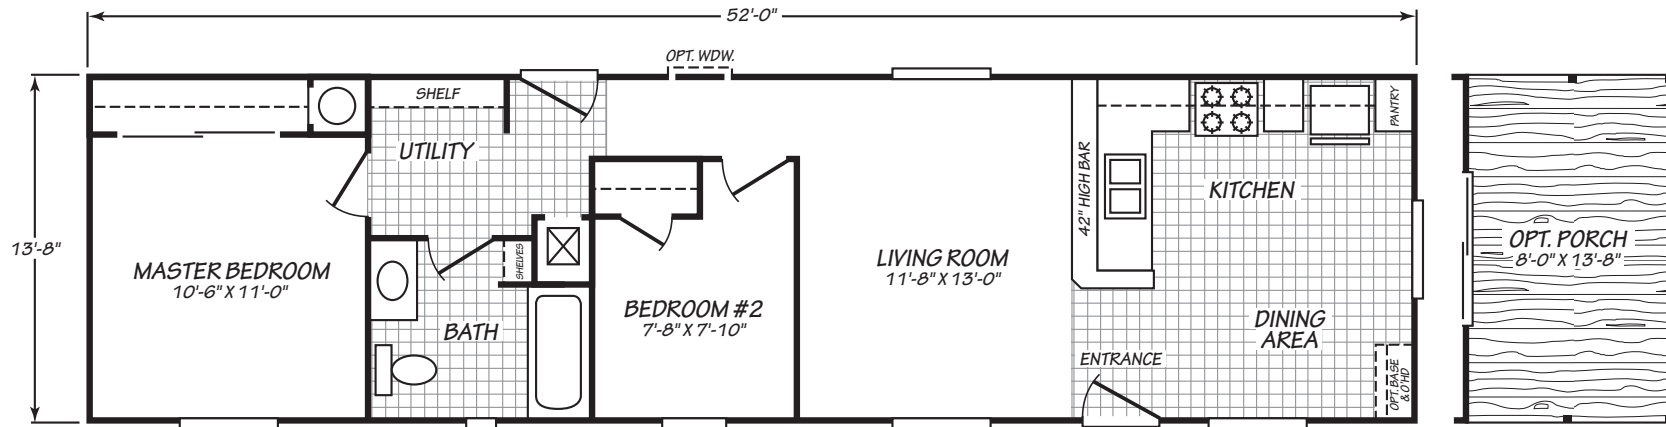

WESTON SUPER VALUE

MODEL 14522V

2 Bedroom • 1 Bath • 710 Square Feet

Important: Because we continually update and modify our products, it is important for you to know that our brochures and literature are for illustrative purposes only. **ILLUSTRATIONS MAY SHOW OPTIONAL FEATURES.** All information contained herein may vary from the actual home we build. Dimensions are nominal length and width measurements are from exterior wall to exterior wall. We reserve the right to make changes at any time, without notice or obligation, in prices, colors, materials, specifications, features and models. Please check with your retailer for specific information about the home you select.