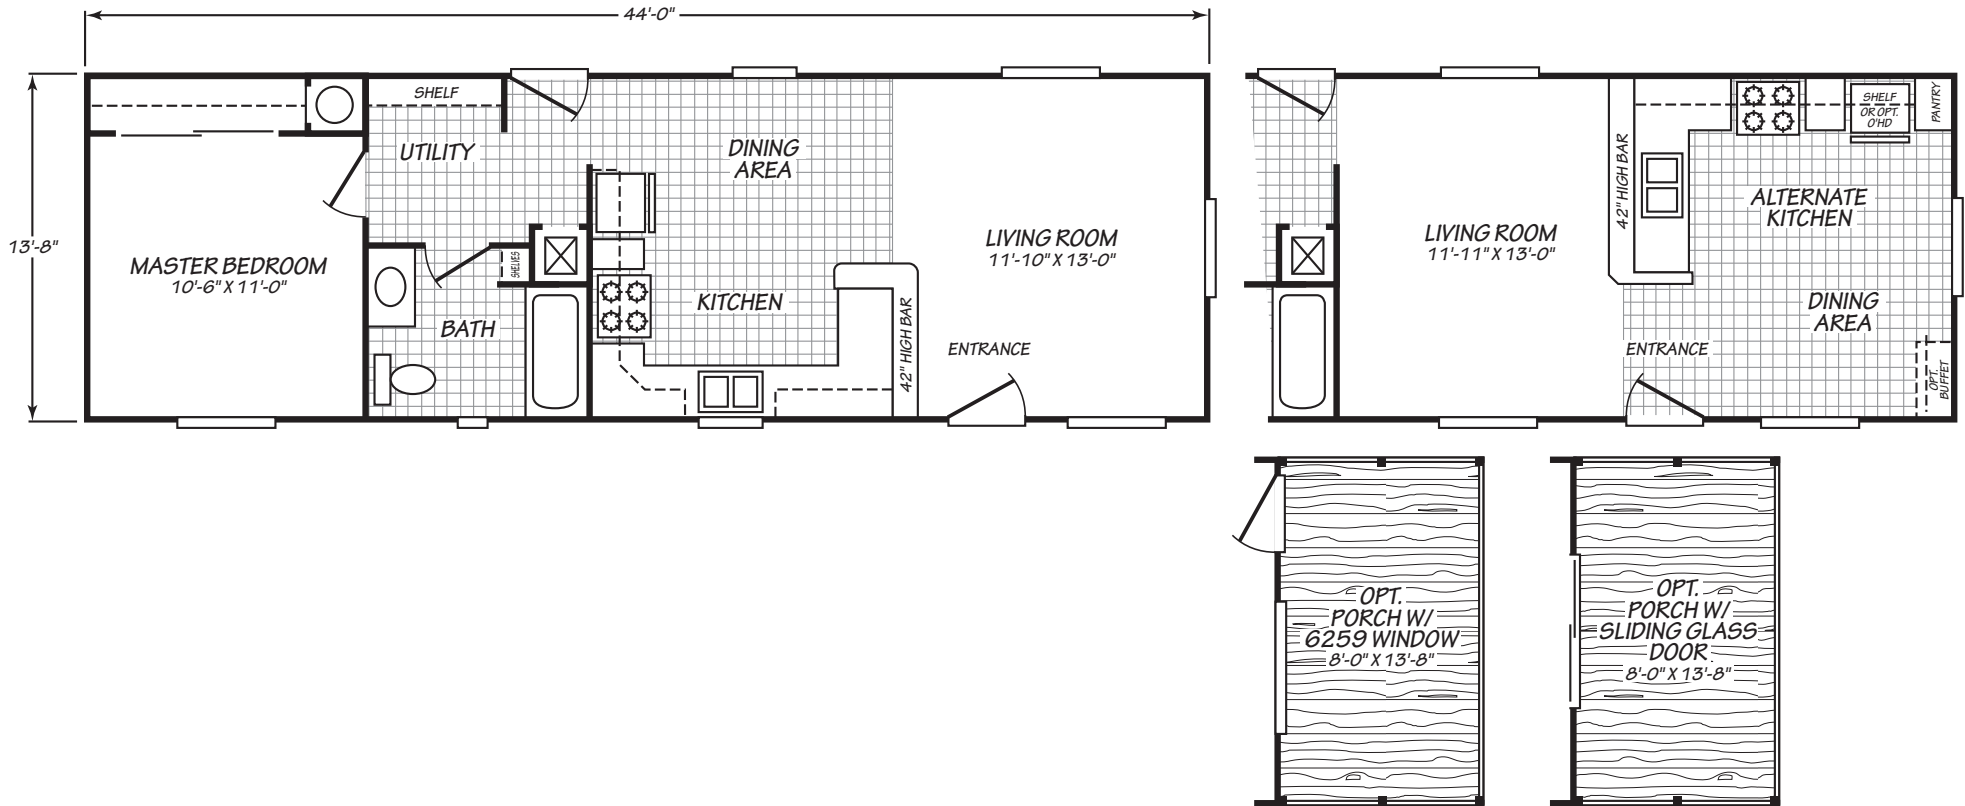

WESTON SUPER VALUE

MODEL 14441V

1 Bedroom • 1 Bath • 601 Square Feet

Important: Because we continually update and modify our products, it is important for you to know that our brochures and literature are for illustrative purposes only. **ILLUSTRATIONS MAY SHOW OPTIONAL FEATURES.** All information contained herein may vary from the actual home we build. Dimensions are nominal length and width measurements are from exterior wall to exterior wall. We reserve the right to make changes at any time, without notice or obligation, in prices, colors, materials, specifications, features and models. Please check with your retailer for specific information about the home you select.